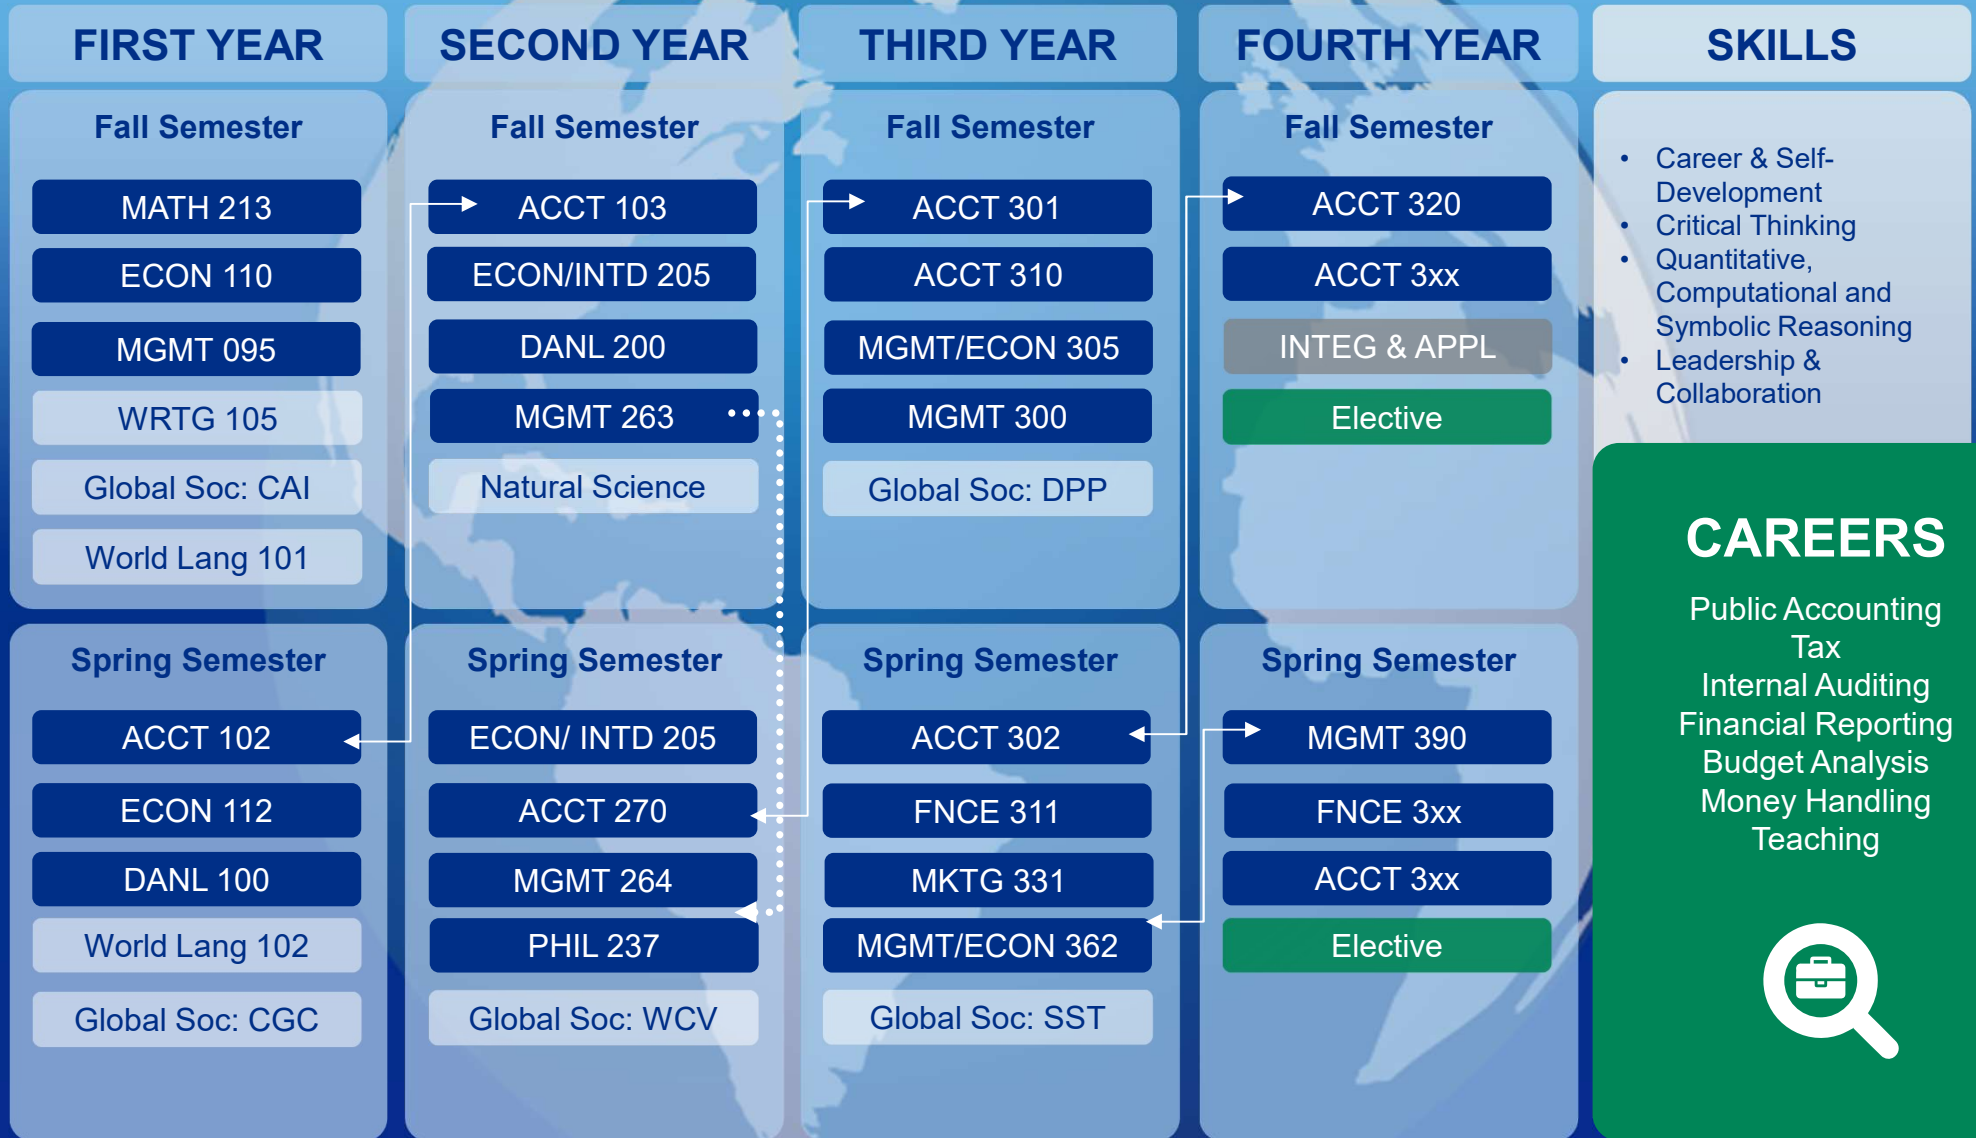

Accounting, BS

Curriculum Map

KEY: MAJOR COURSE GENERAL EDUCATION REQUIREMENT
 ELECTIVE COURSE INTEGRATIVE & APPLIED LEARNING

GENESEO