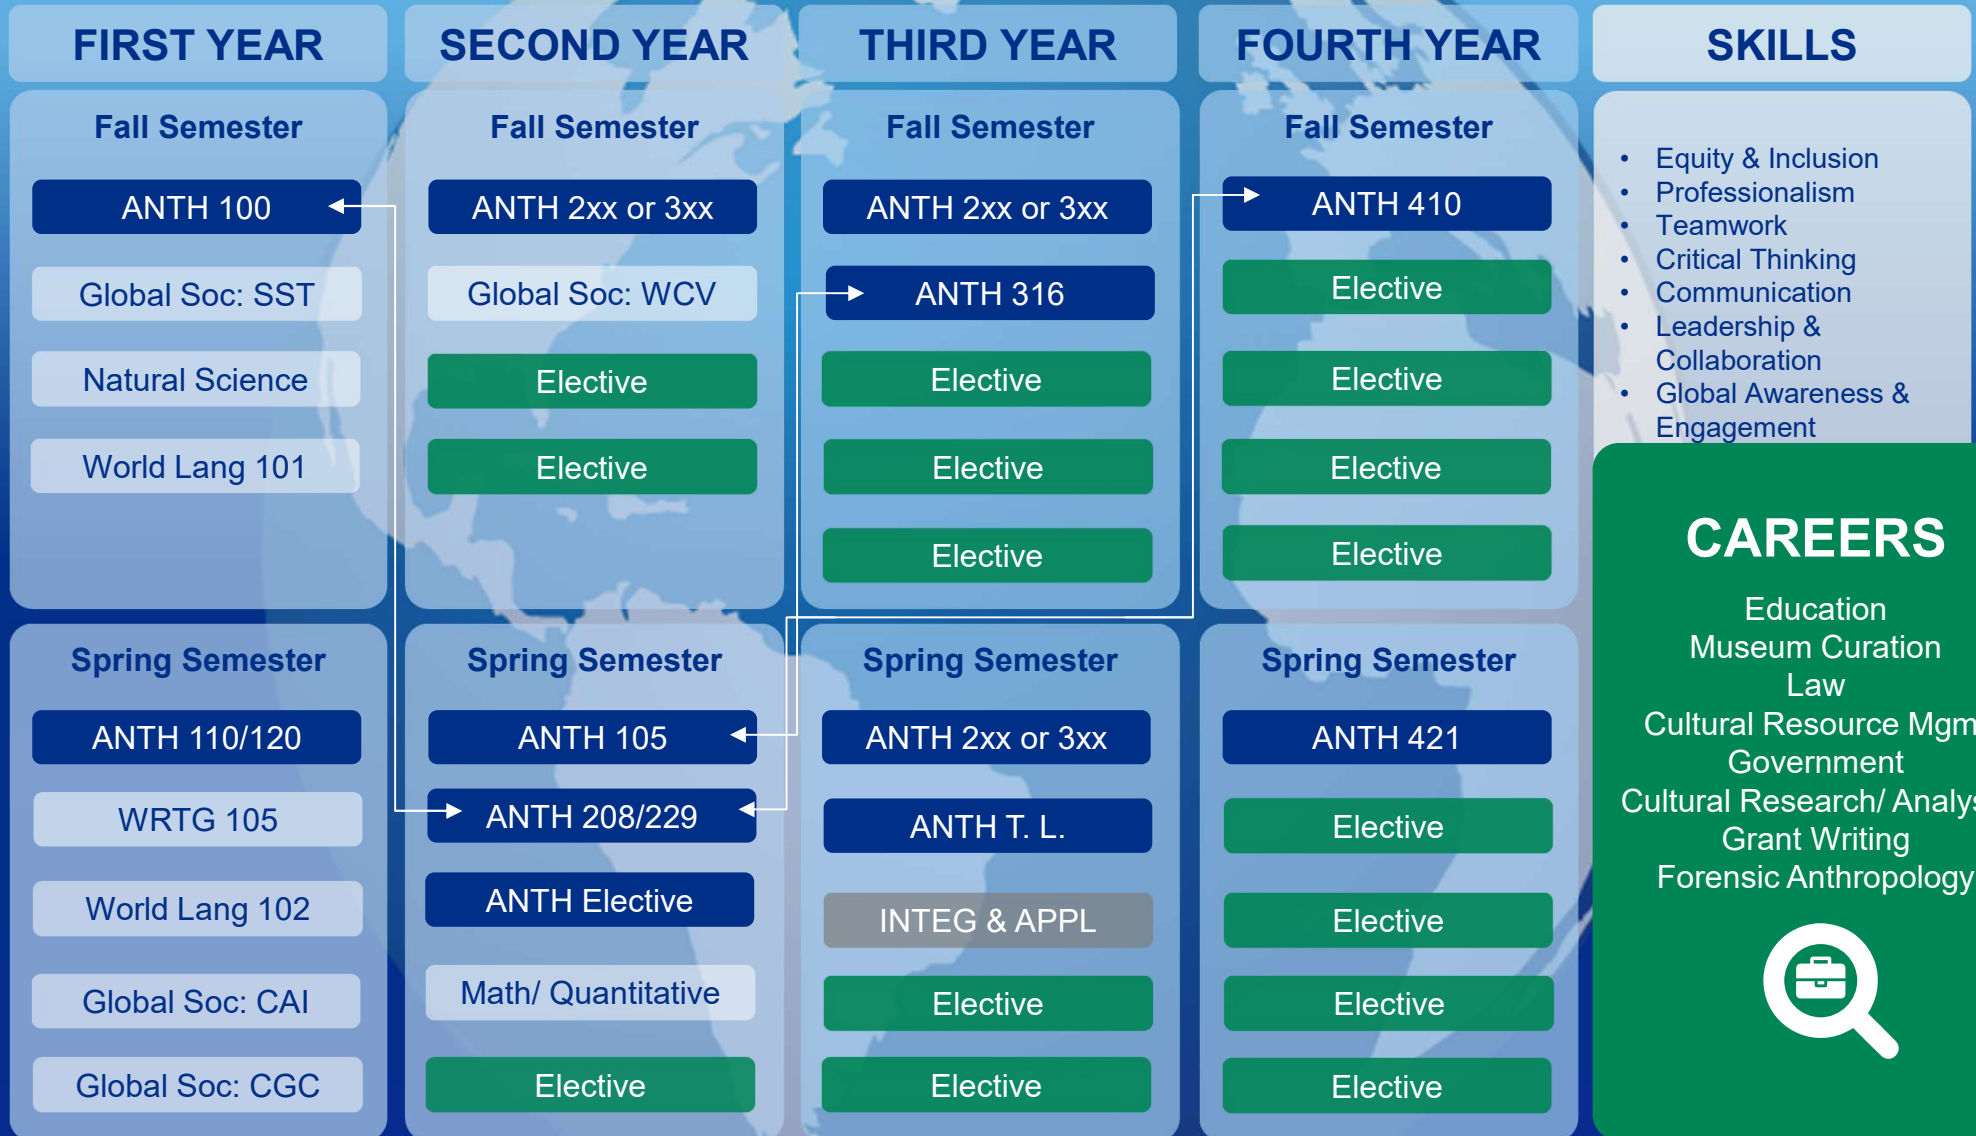

# Anthropology, BA

## Curriculum Map

### CAREERS

- Education
- Museum Curation
- Law
- Cultural Resource Mgmt
- Government
- Cultural Research/ Analysis
- Grant Writing
- Forensic Anthropology

KEY:  MAJOR COURSE     GENERAL EDUCATION REQUIREMENT  
 ELECTIVE COURSE     INTEGRATIVE & APPLIED LEARNING