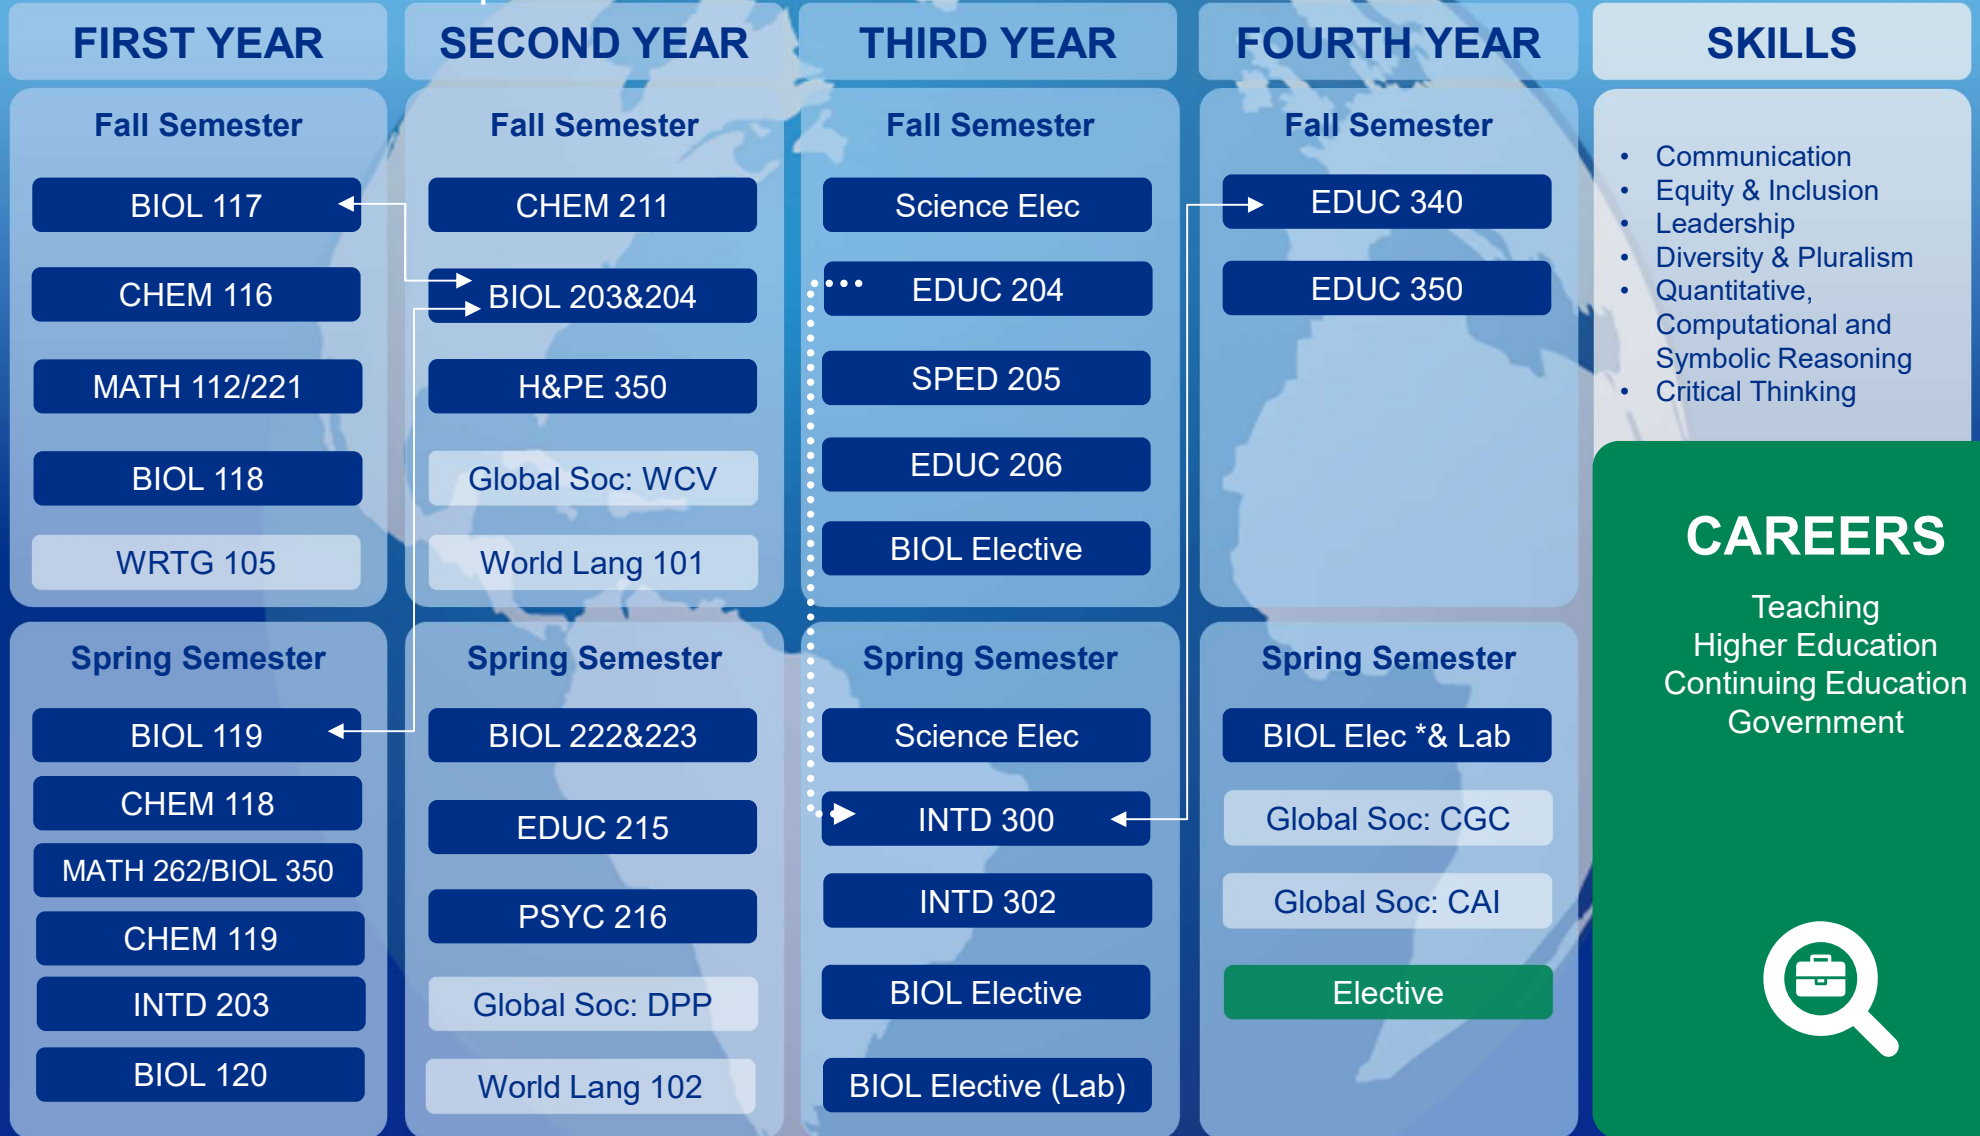

Biology, Adolescence Education: Biology & General Science, BA

Curriculum Map

KEY: MAJOR COURSE GENERAL EDUCATION REQUIREMENT
 ELECTIVE COURSE INTEGRATIVE & APPLIED LEARNING

GENESE0