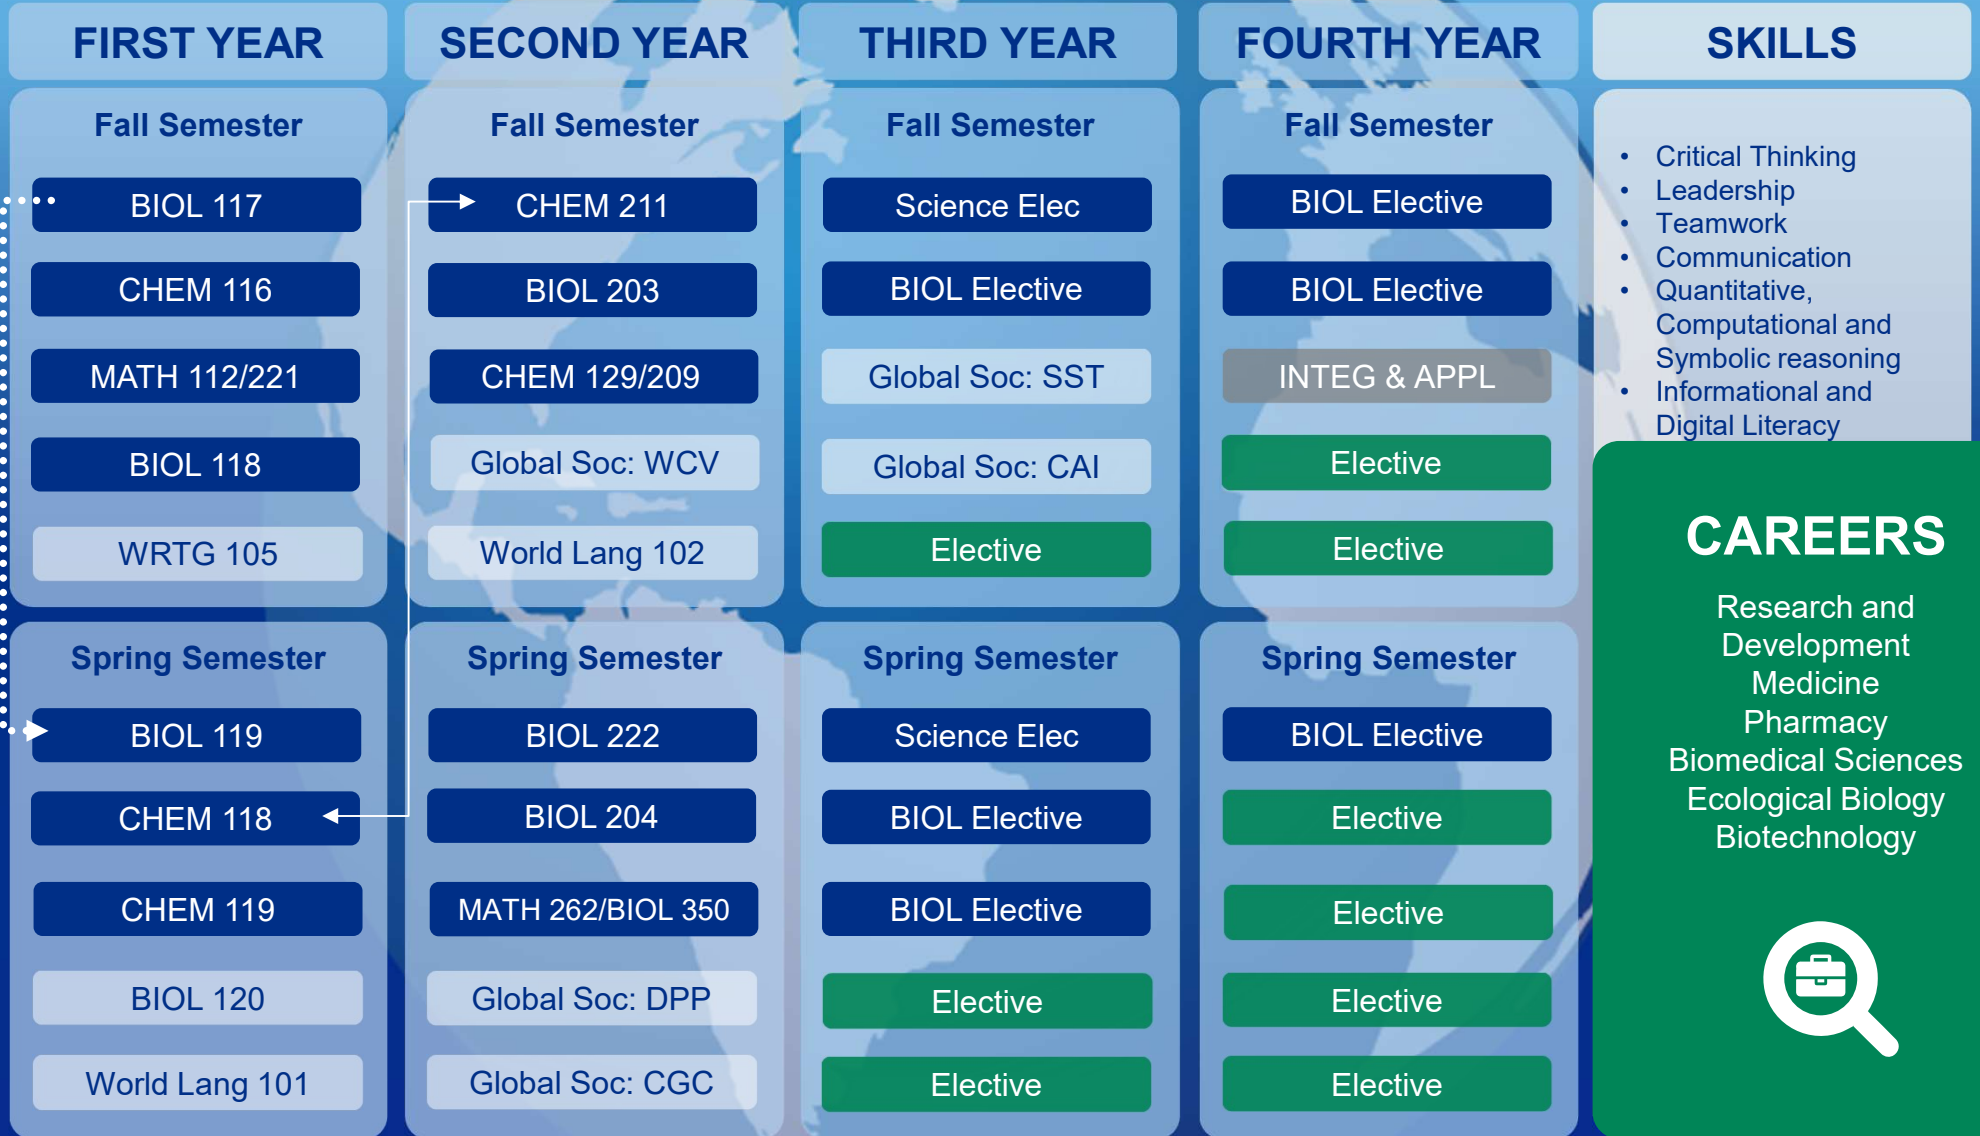

# Biology, BA

## Curriculum Map

### CAREERS

- Research and Development
- Medicine
- Pharmacy
- Biomedical Sciences
- Ecological Biology
- Biotechnology

KEY:  MAJOR COURSE     GENERAL EDUCATION REQUIREMENT  
 ELECTIVE COURSE     INTEGRATIVE & APPLIED LEARNING

# GENESEO