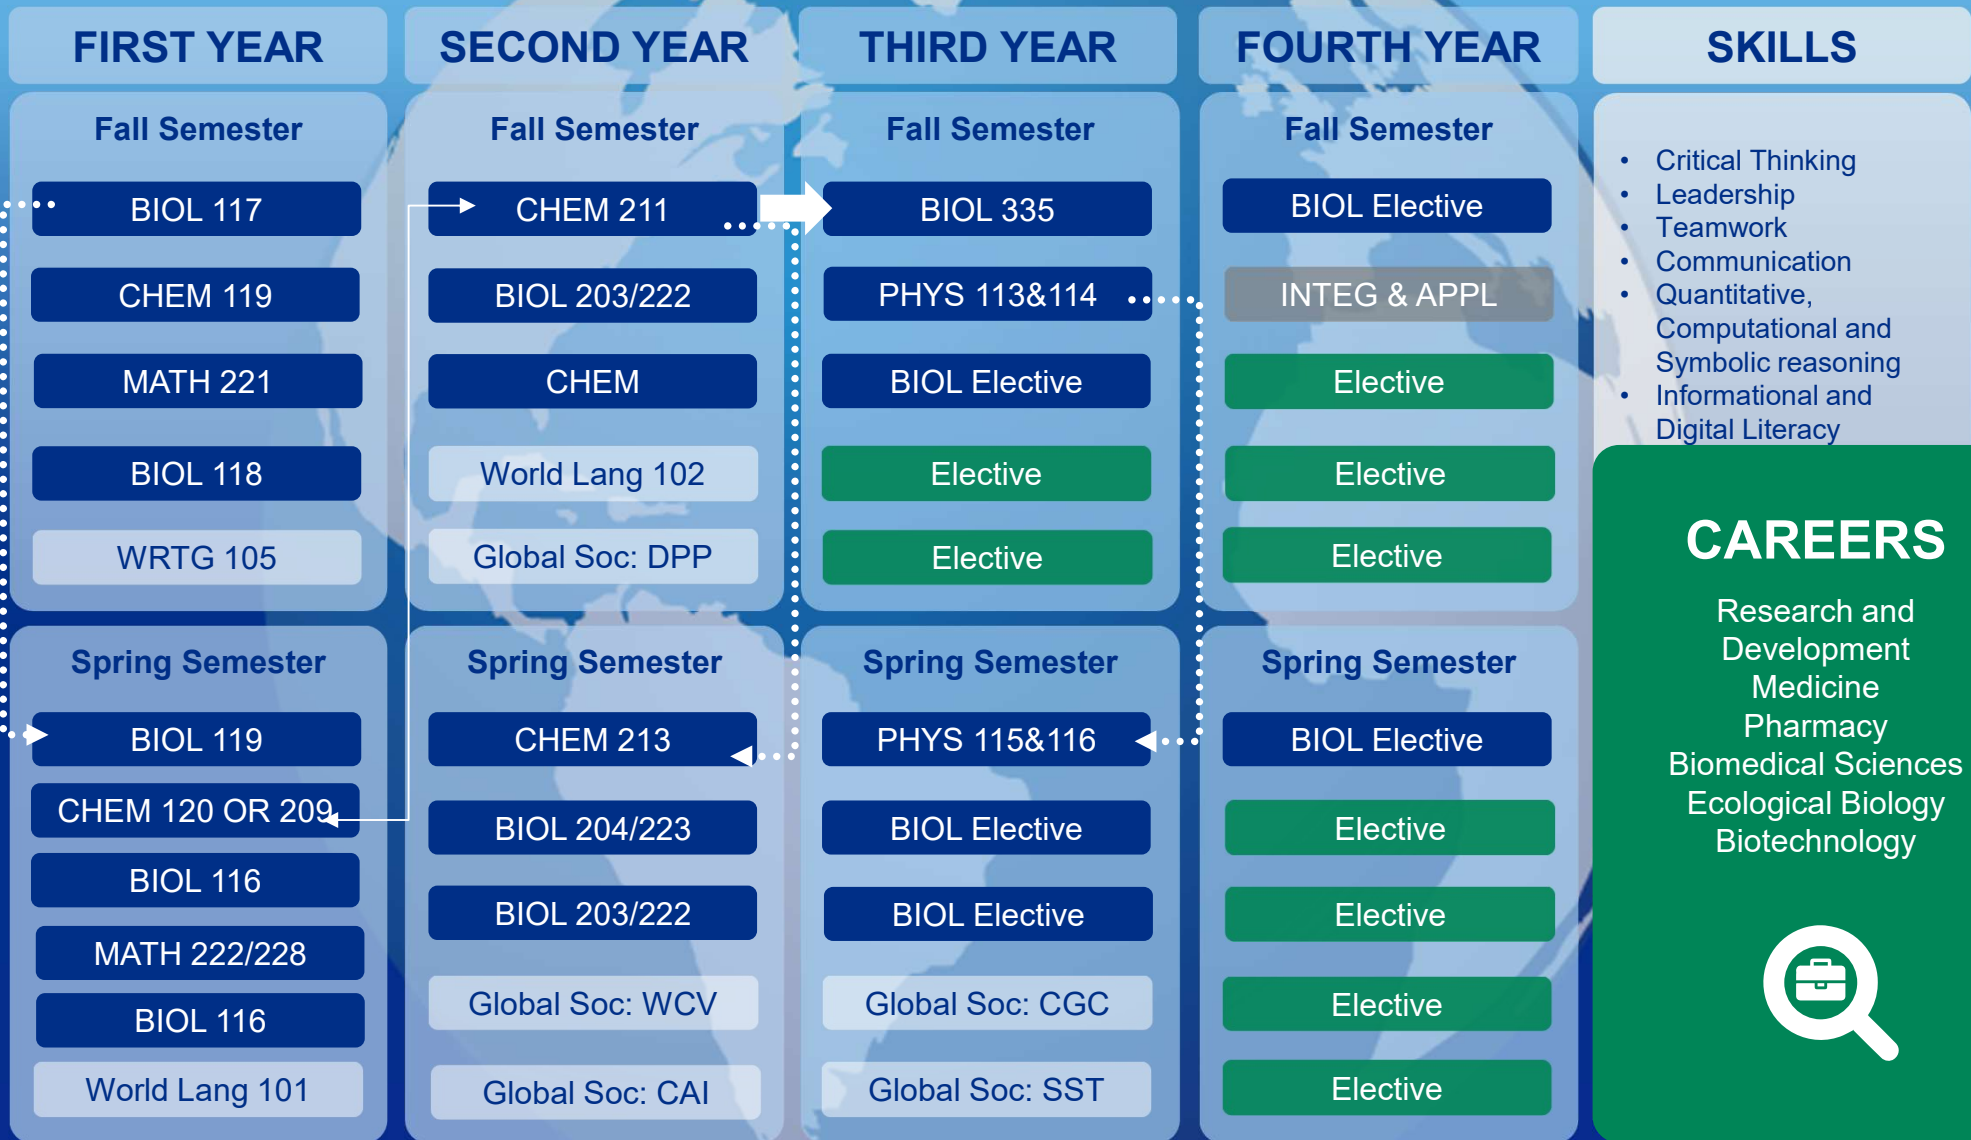

Biology, BS

Curriculum Map

CAREERS

- Research and Development
- Medicine
- Pharmacy
- Biomedical Sciences
- Ecological Biology
- Biotechnology

KEY: MAJOR COURSE GENERAL EDUCATION REQUIREMENT
 ELECTIVE COURSE INTEGRATIVE & APPLIED LEARNING

GENESEO