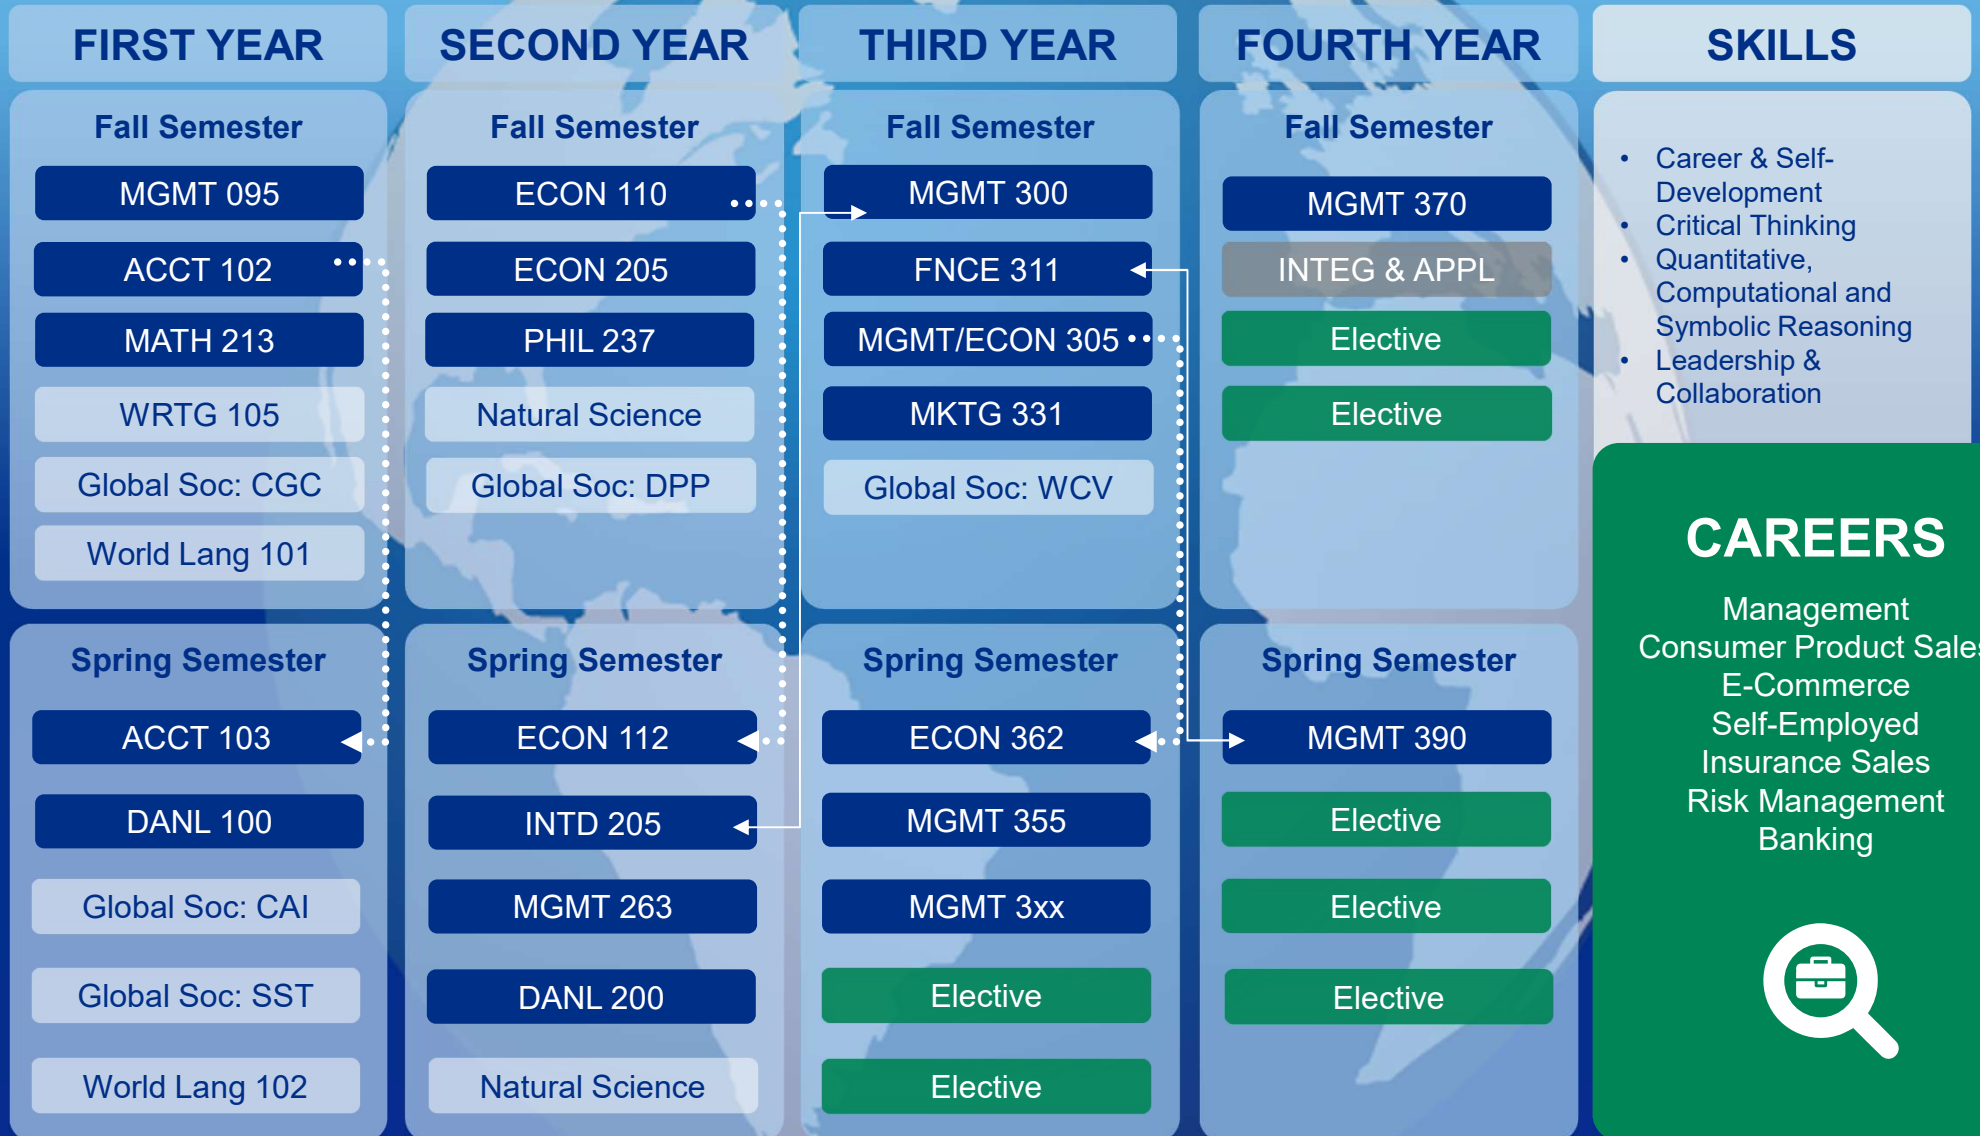

Business Administration, BS

Curriculum Map

KEY: MAJOR COURSE GENERAL EDUCATION REQUIREMENT
 ELECTIVE COURSE INTEGRATIVE & APPLIED LEARNING

GENESEO