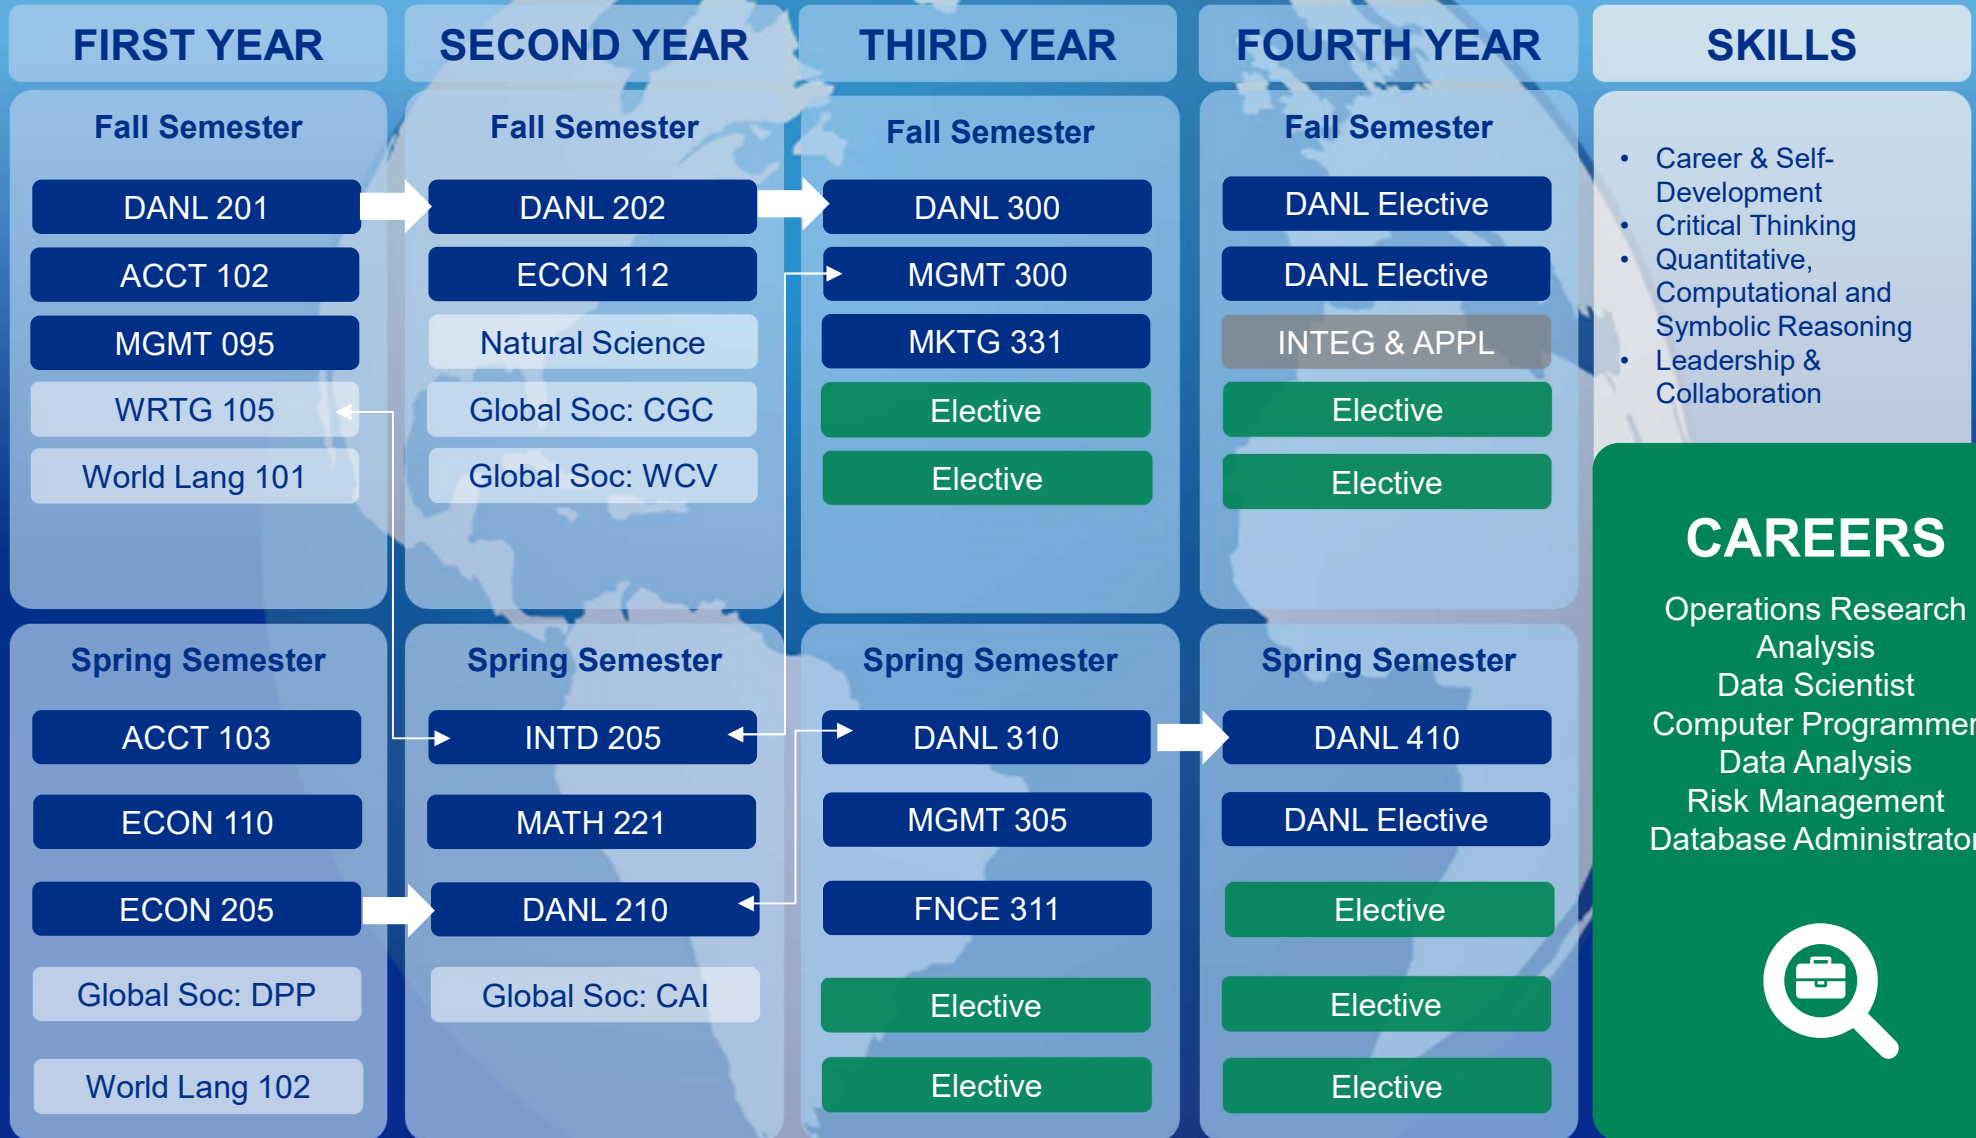

Data Analytics, BS

Curriculum Map

KEY: MAJOR COURSE GENERAL EDUCATION REQUIREMENT
 ELECTIVE COURSE INTEGRATIVE & APPLIED LEARNING

GENESEO