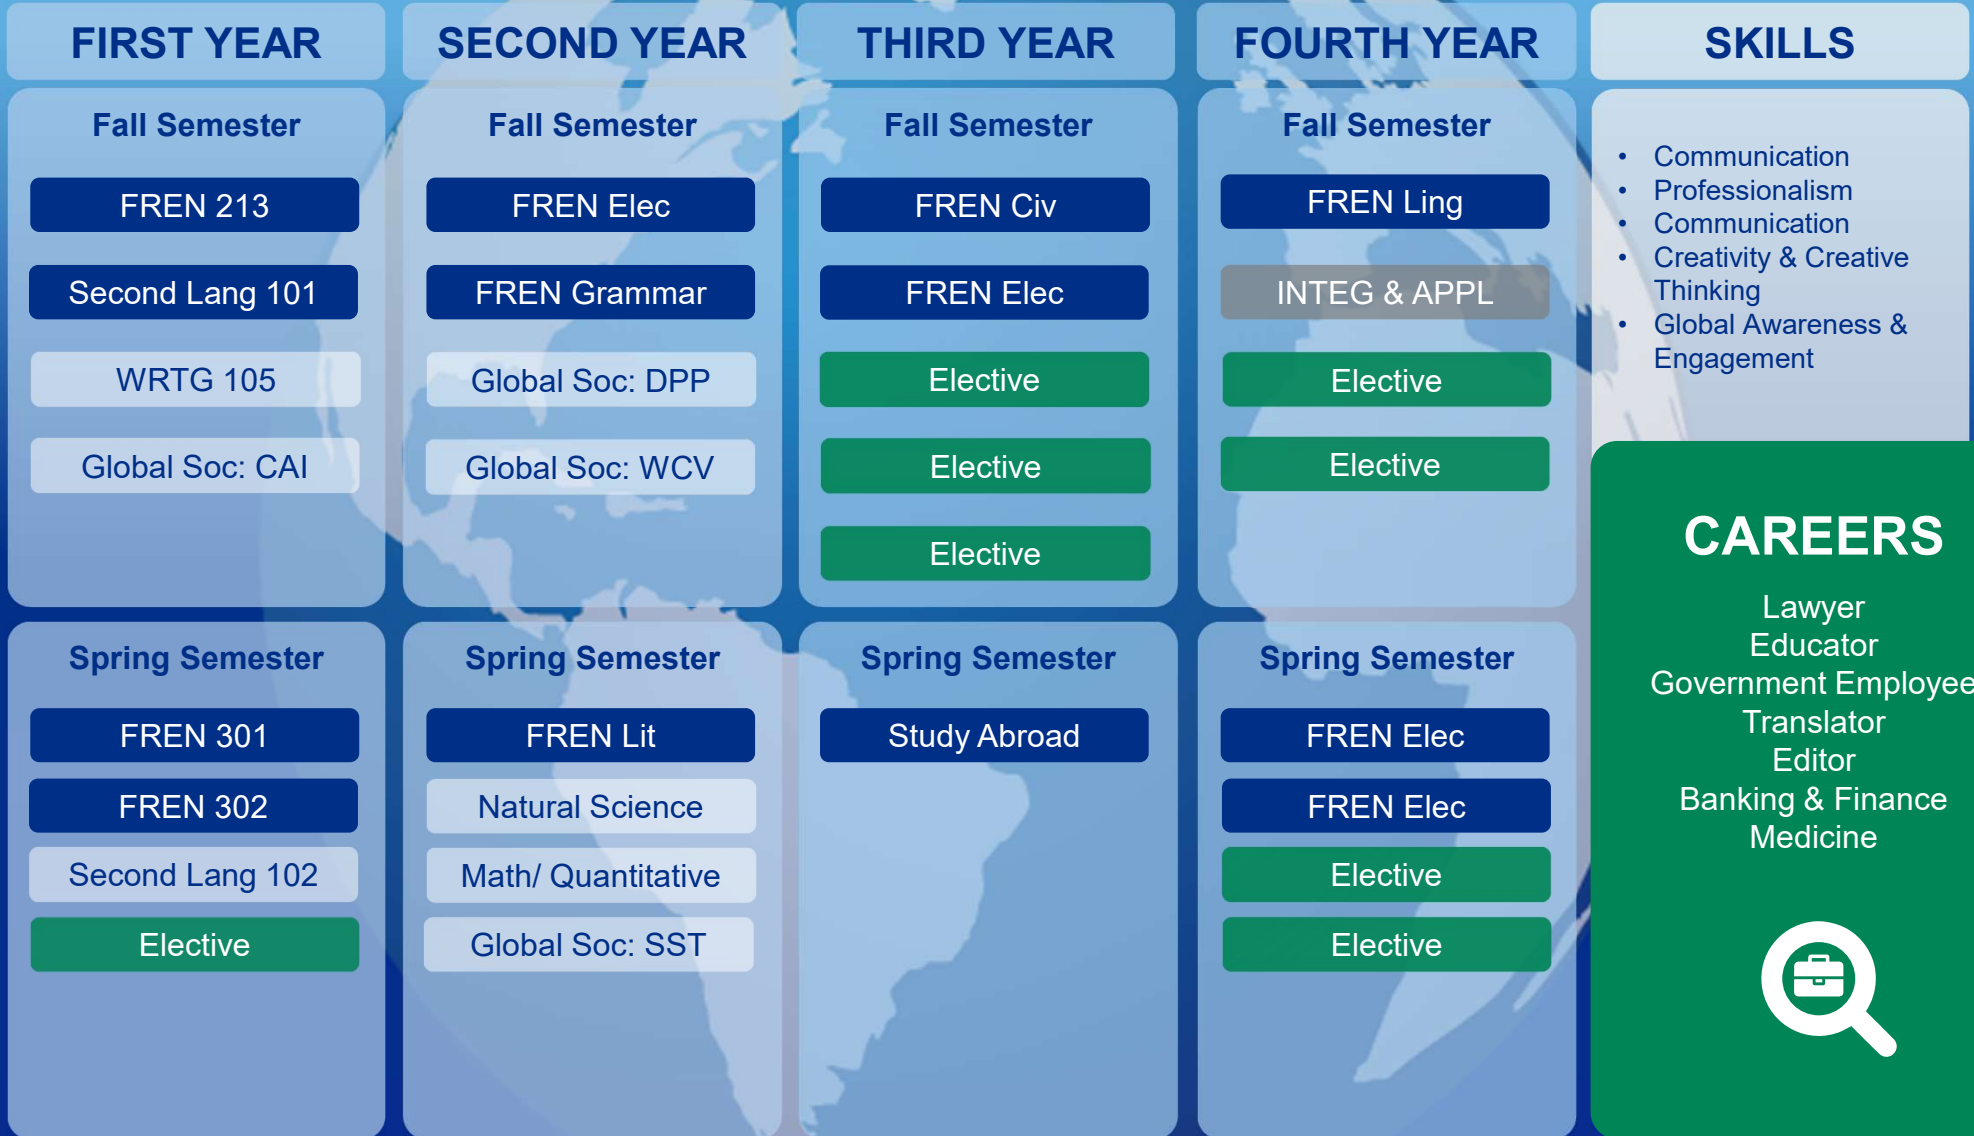

French, BA

Curriculum Map

CAREERS

Lawyer
 Educator
 Government Employee
 Translator
 Editor
 Banking & Finance
 Medicine

KEY: MAJOR COURSE GENERAL EDUCATION REQUIREMENT
 ELECTIVE COURSE INTEGRATIVE & APPLIED LEARNING

GENESE0