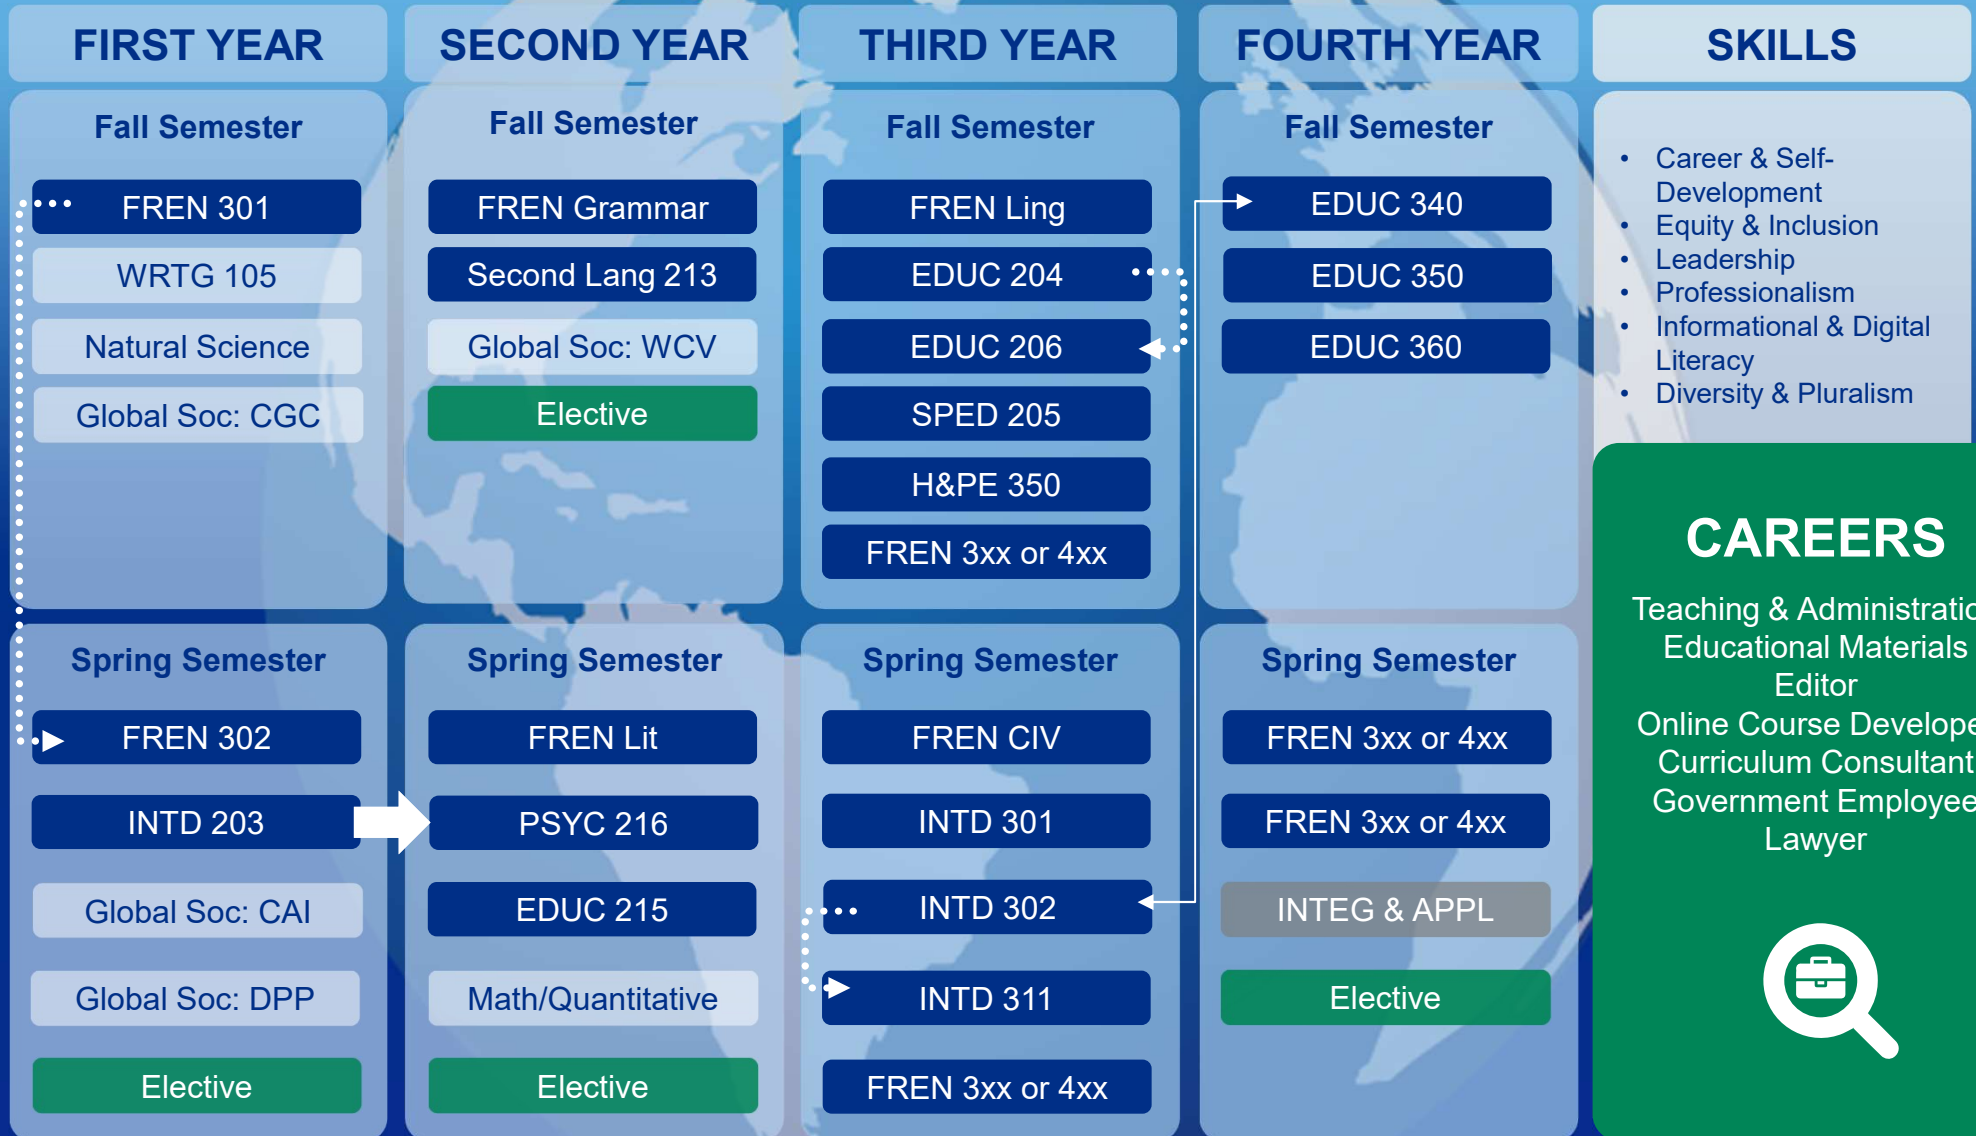

French, Adolescence Education: French, BA

Curriculum Map

KEY: □ MAJOR COURSE ■ GENERAL EDUCATION REQUIREMENT
 □ ELECTIVE COURSE ■ INTEGRATIVE & APPLIED LEARNING

GENESEO