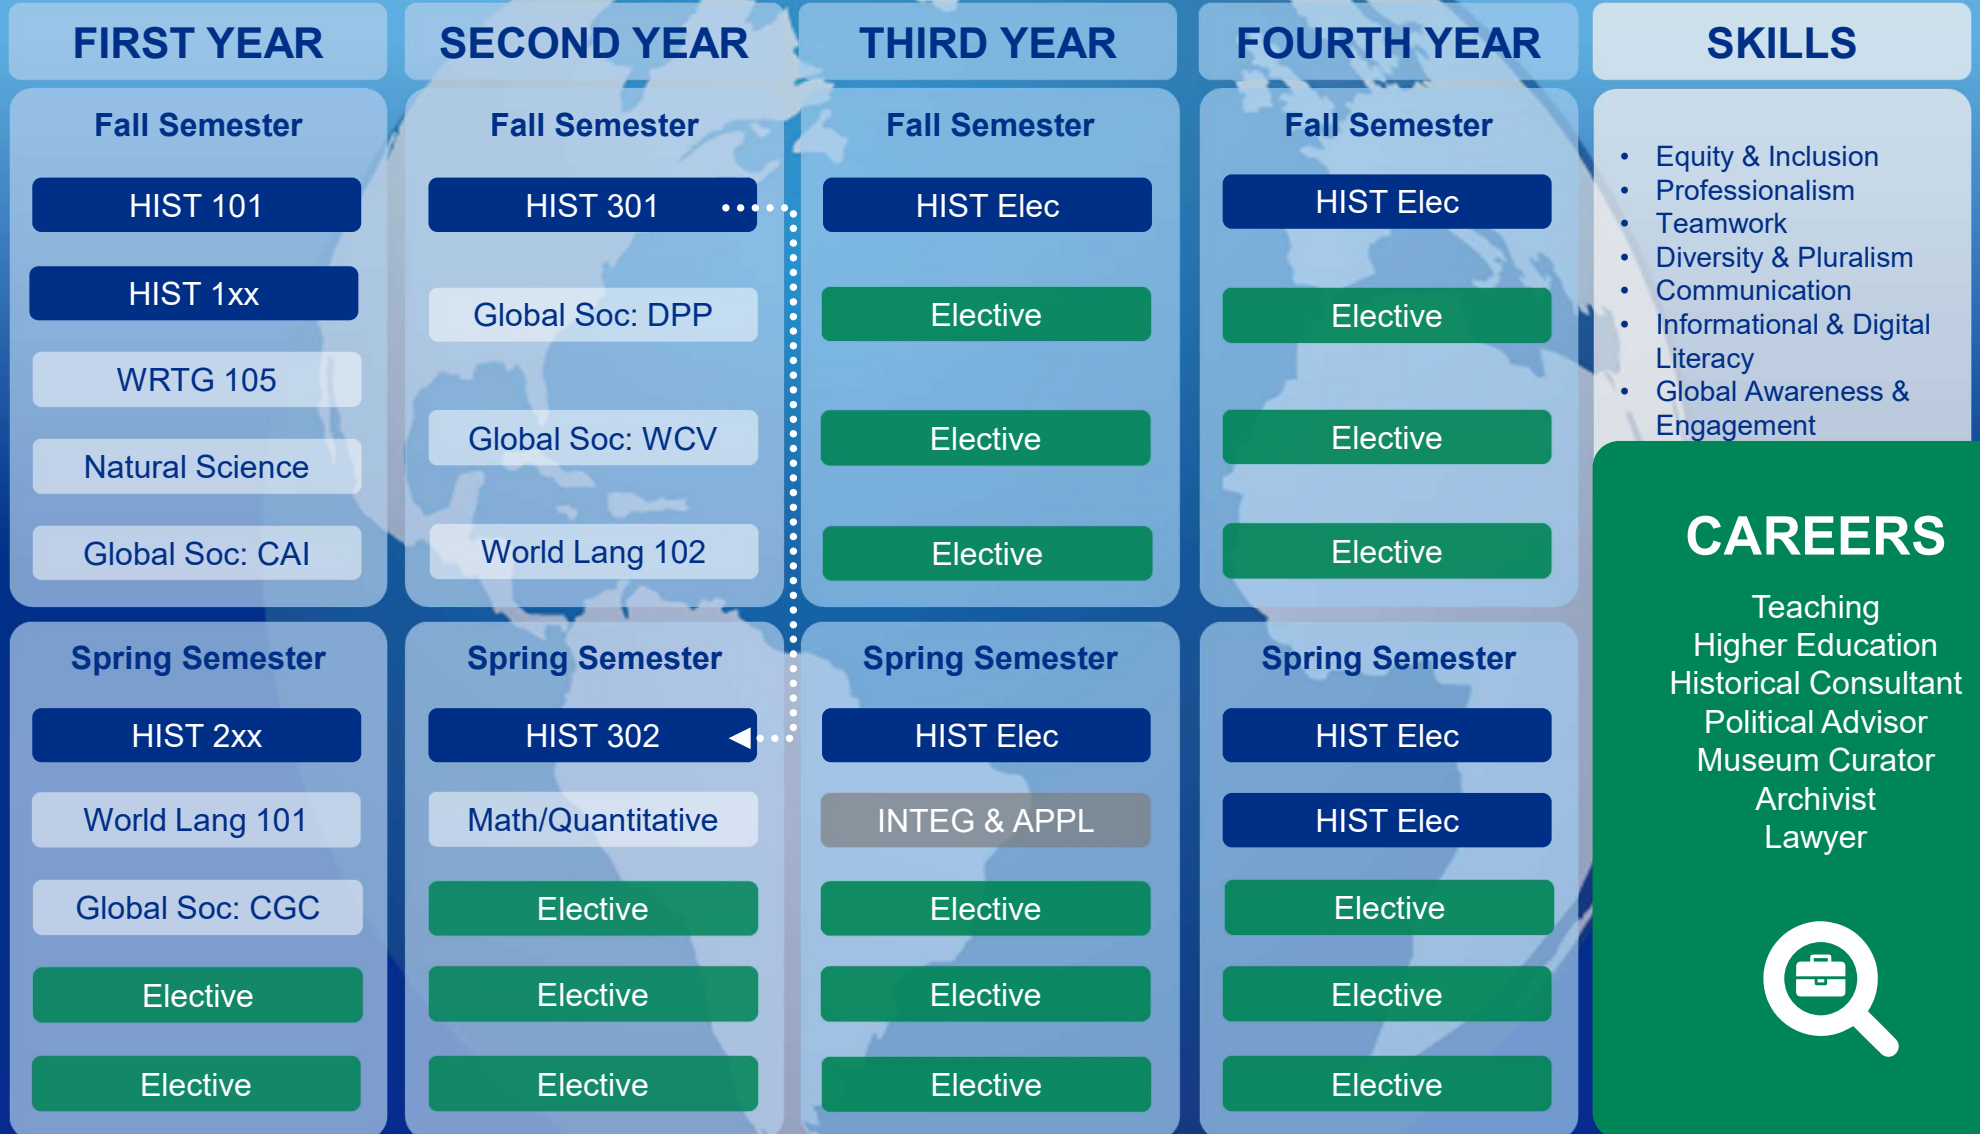

History, BA

Curriculum Map

KEY: MAJOR COURSE GENERAL EDUCATION REQUIREMENT
 ELECTIVE COURSE INTEGRATIVE & APPLIED LEARNING

GENESEO