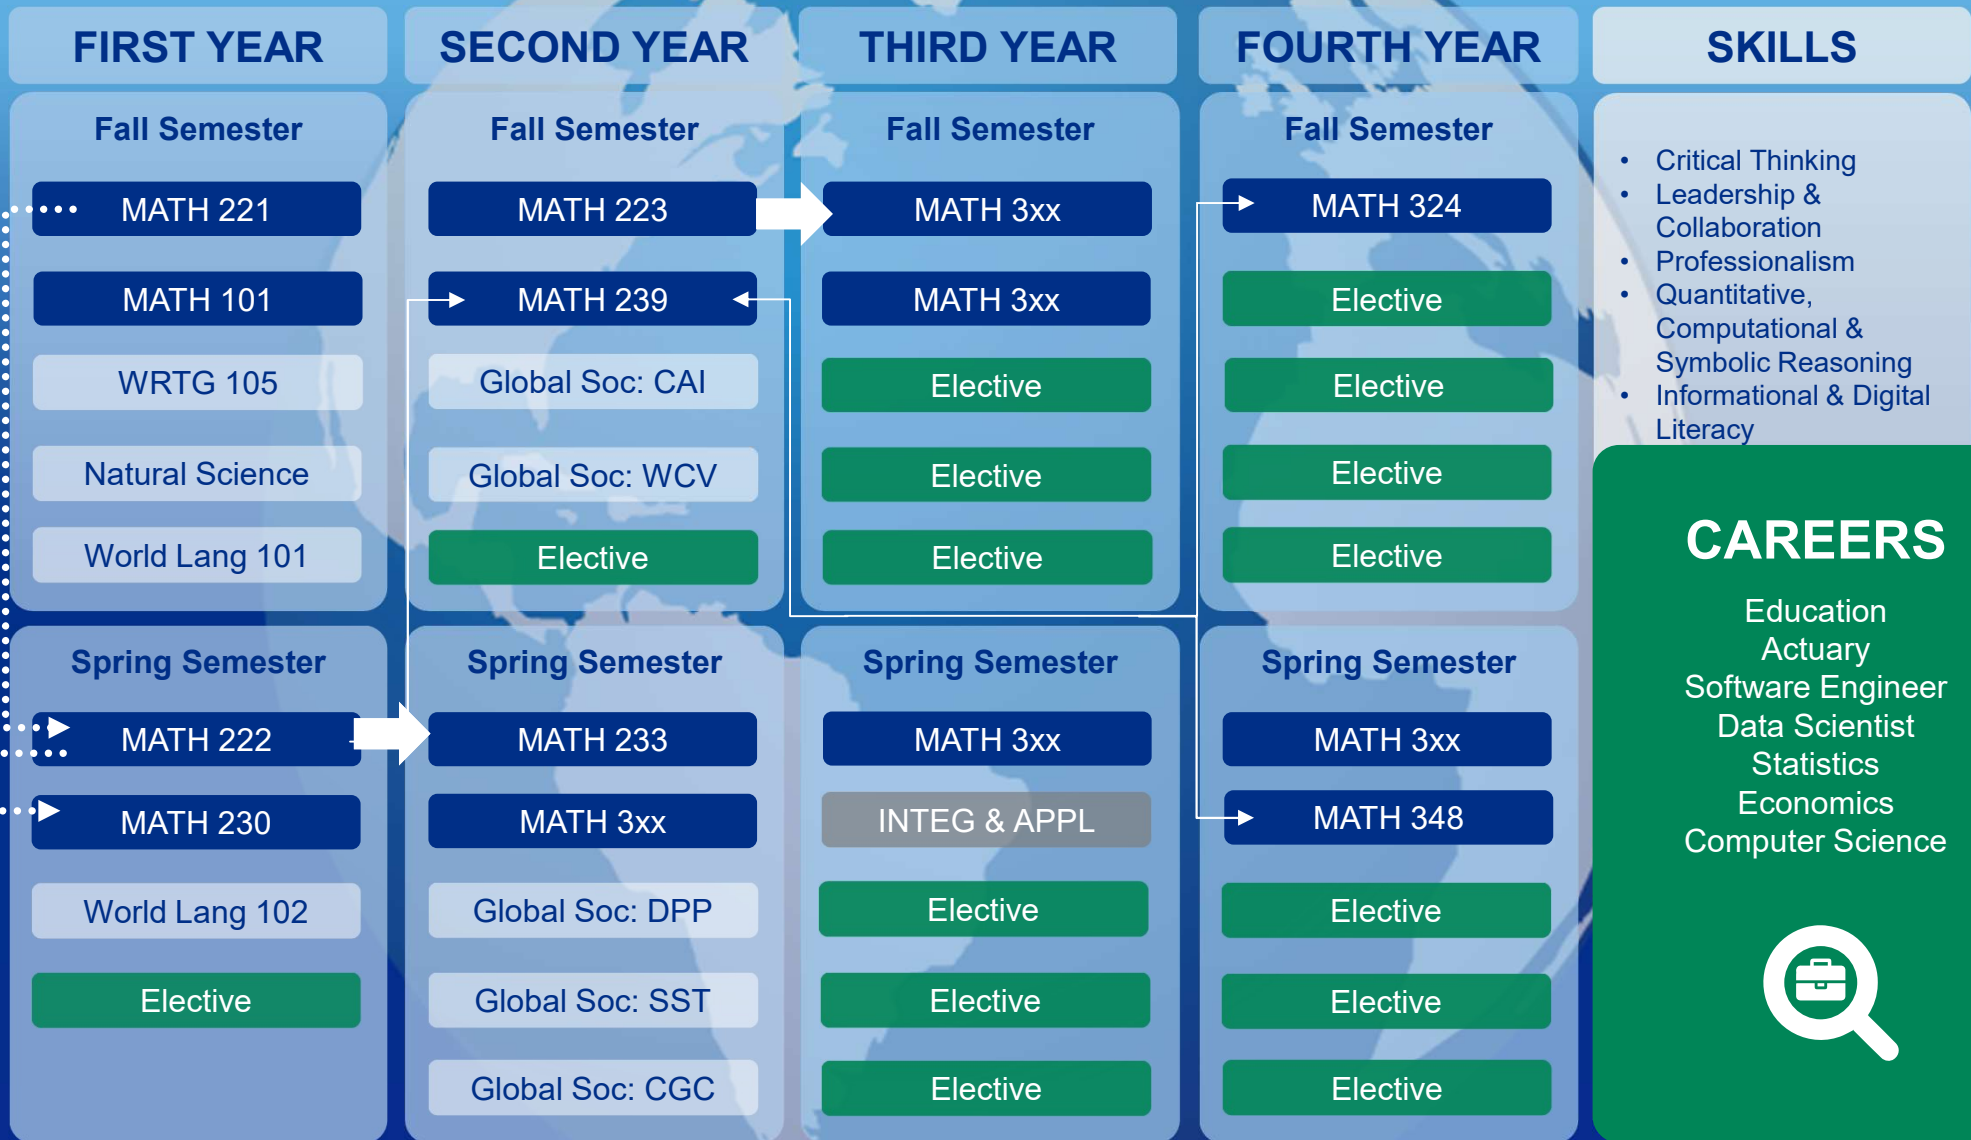

Mathematics, BA

Curriculum Map

CAREERS

Education
 Actuary
 Software Engineer
 Data Scientist
 Statistics
 Economics
 Computer Science

KEY: MAJOR COURSE GENERAL EDUCATION REQUIREMENT
 ELECTIVE COURSE INTEGRATIVE & APPLIED LEARNING

GENESE0