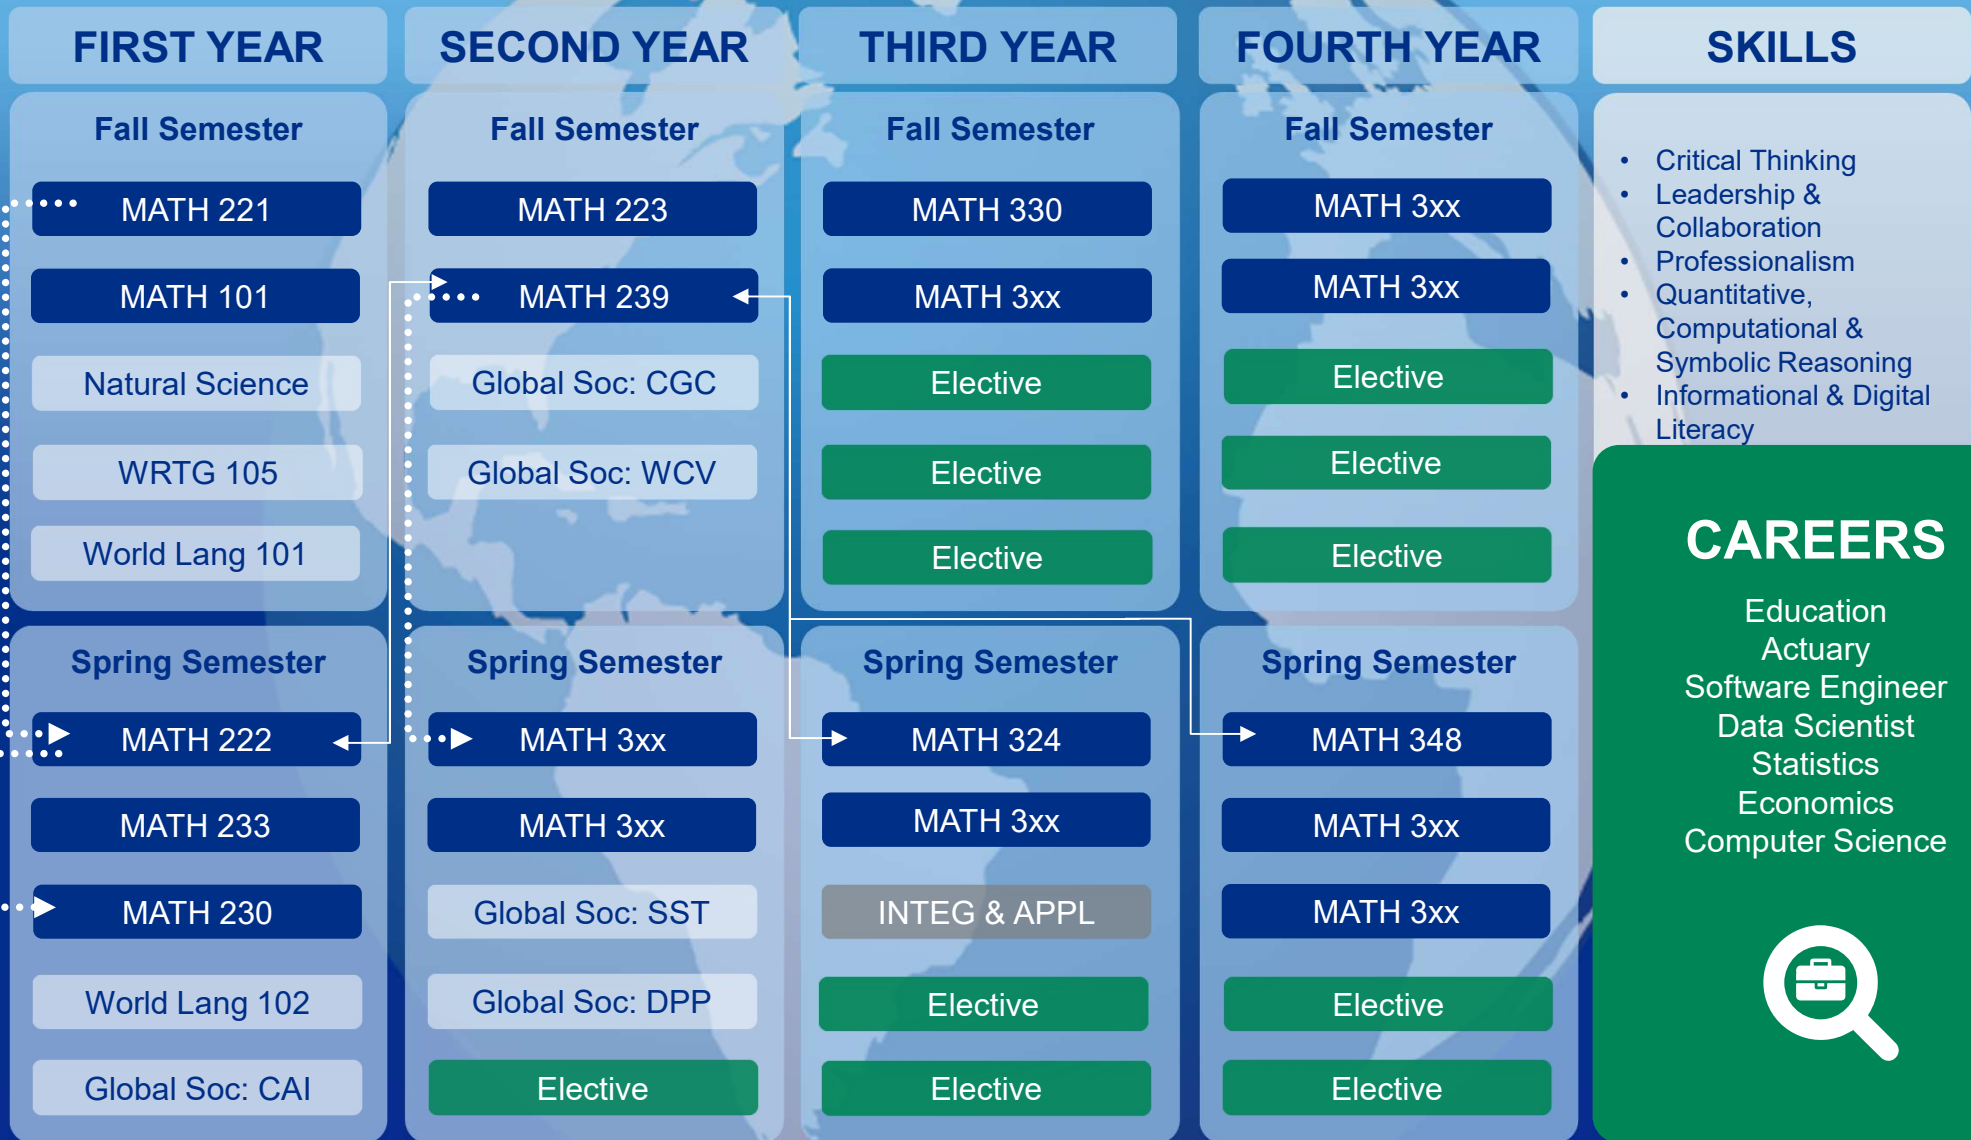

Mathematics, BS

Curriculum Map

CAREERS

- Education
- Actuary
- Software Engineer
- Data Scientist
- Statistics
- Economics
- Computer Science

KEY: MAJOR COURSE GENERAL EDUCATION REQUIREMENT
 ELECTIVE COURSE INTEGRATIVE & APPLIED LEARNING

GENESE0