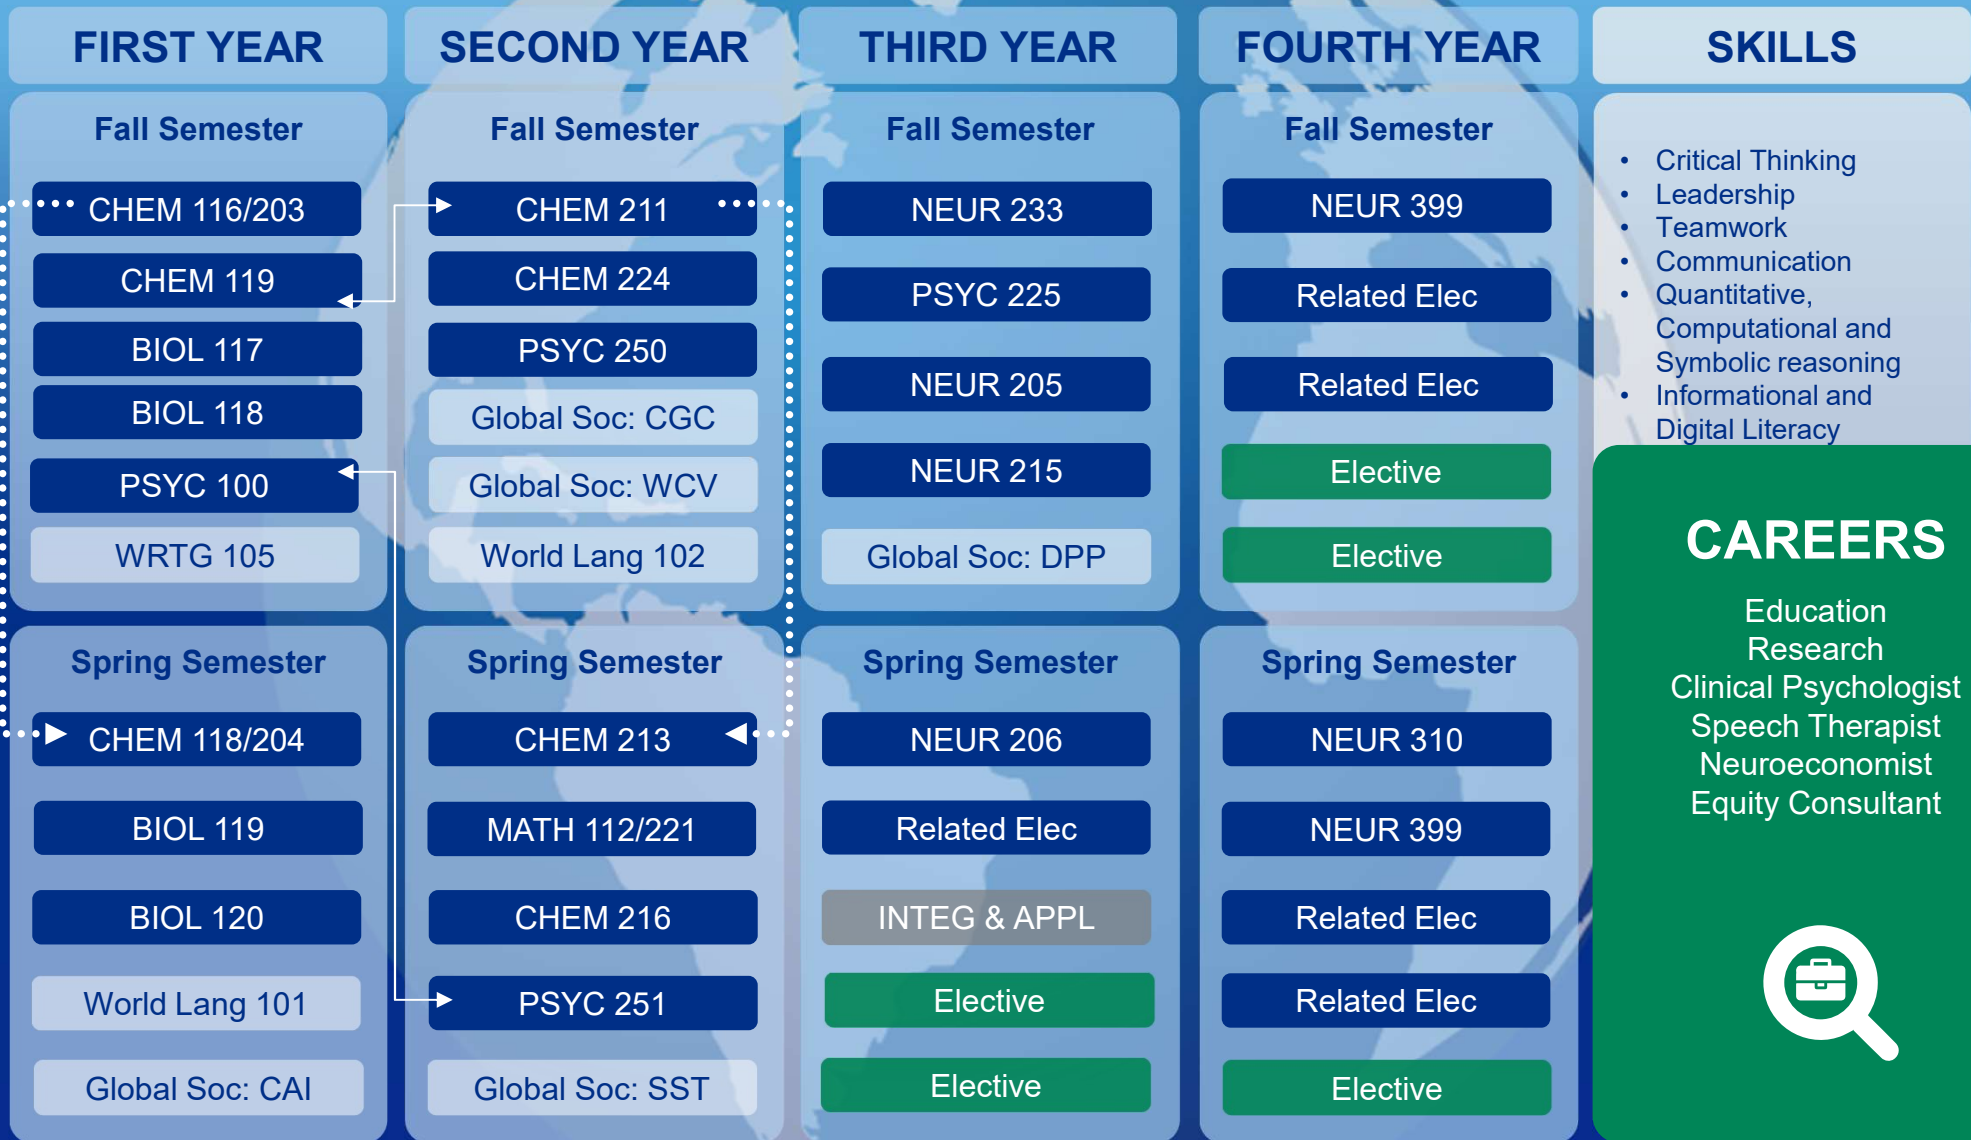

Neuroscience, BS

Curriculum Map

CAREERS

Education
 Research
 Clinical Psychologist
 Speech Therapist
 Neuroeconomist
 Equity Consultant

KEY: MAJOR COURSE GENERAL EDUCATION REQUIREMENT
 ELECTIVE COURSE INTEGRATIVE & APPLIED LEARNING

GENESEO