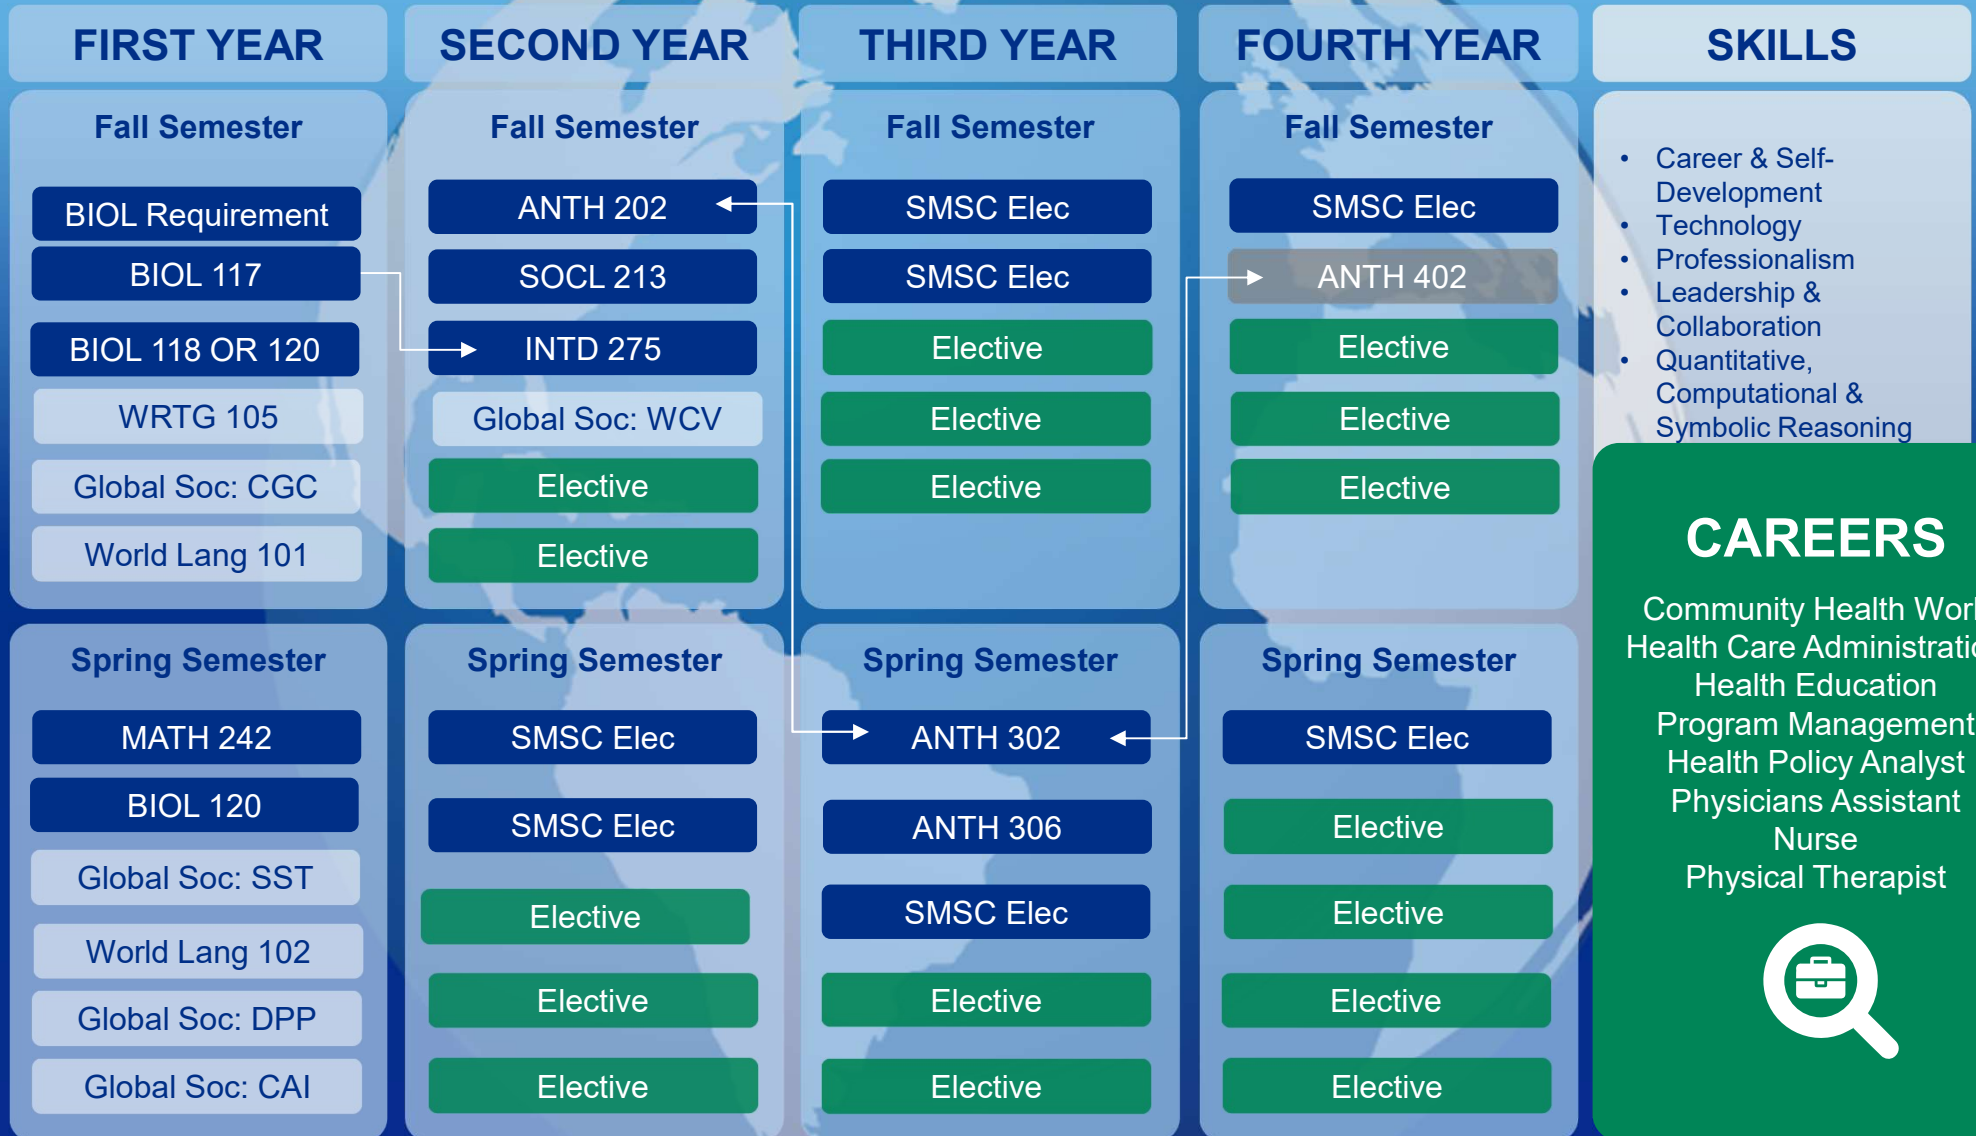

# Sociomedical Sciences, BA

## Curriculum Map

KEY:  MAJOR COURSE     GENERAL EDUCATION REQUIREMENT  
 ELECTIVE COURSE     INTEGRATIVE & APPLIED LEARNING

# GENESEO