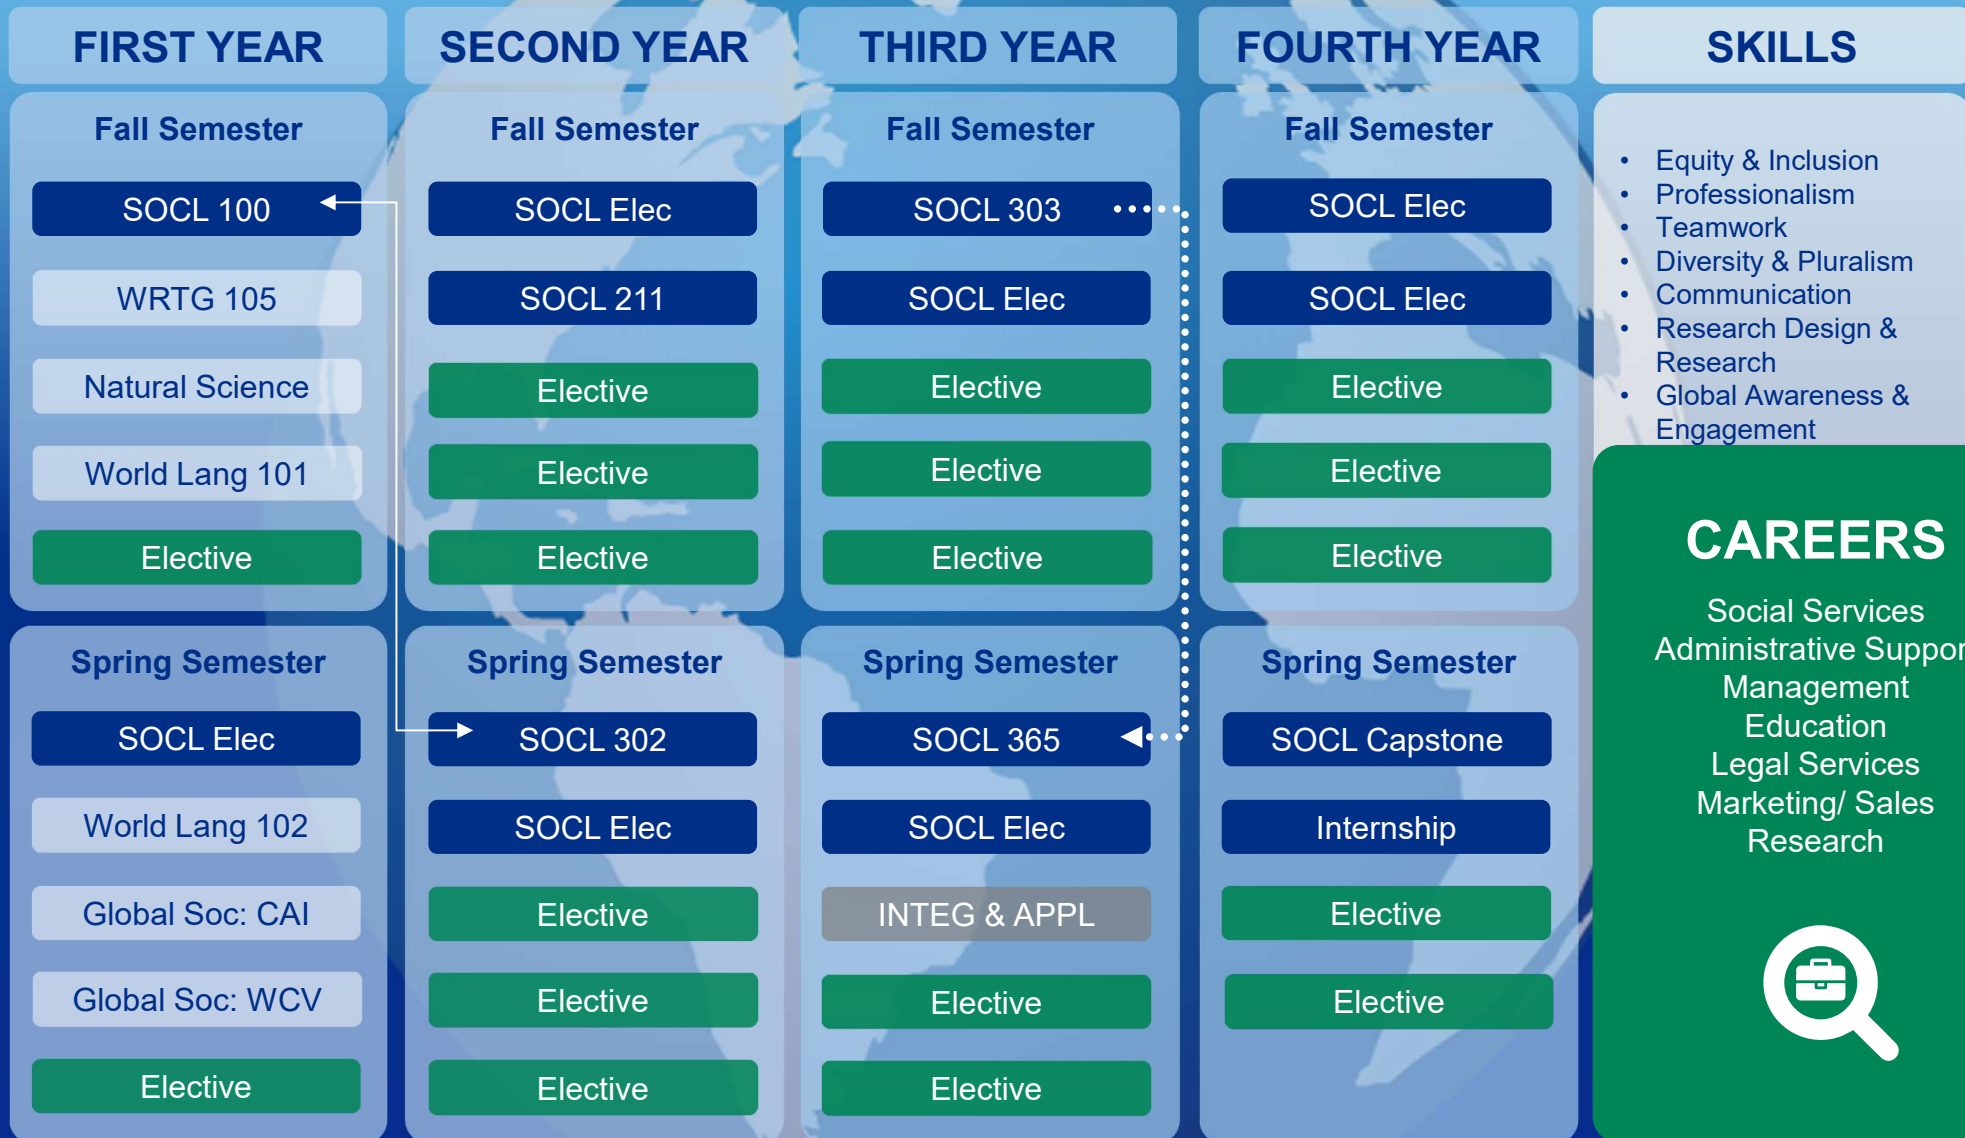

# Sociology, BA

## Curriculum Map

- Equity & Inclusion
- Professionalism
- Teamwork
- Diversity & Pluralism
- Communication
- Research Design & Research
- Global Awareness & Engagement

### CAREERS

- Social Services
- Administrative Support
- Management
- Education
- Legal Services
- Marketing/ Sales
- Research

KEY:  MAJOR COURSE     GENERAL EDUCATION REQUIREMENT  
 ELECTIVE COURSE     INTEGRATIVE & APPLIED LEARNING

# GENESEO