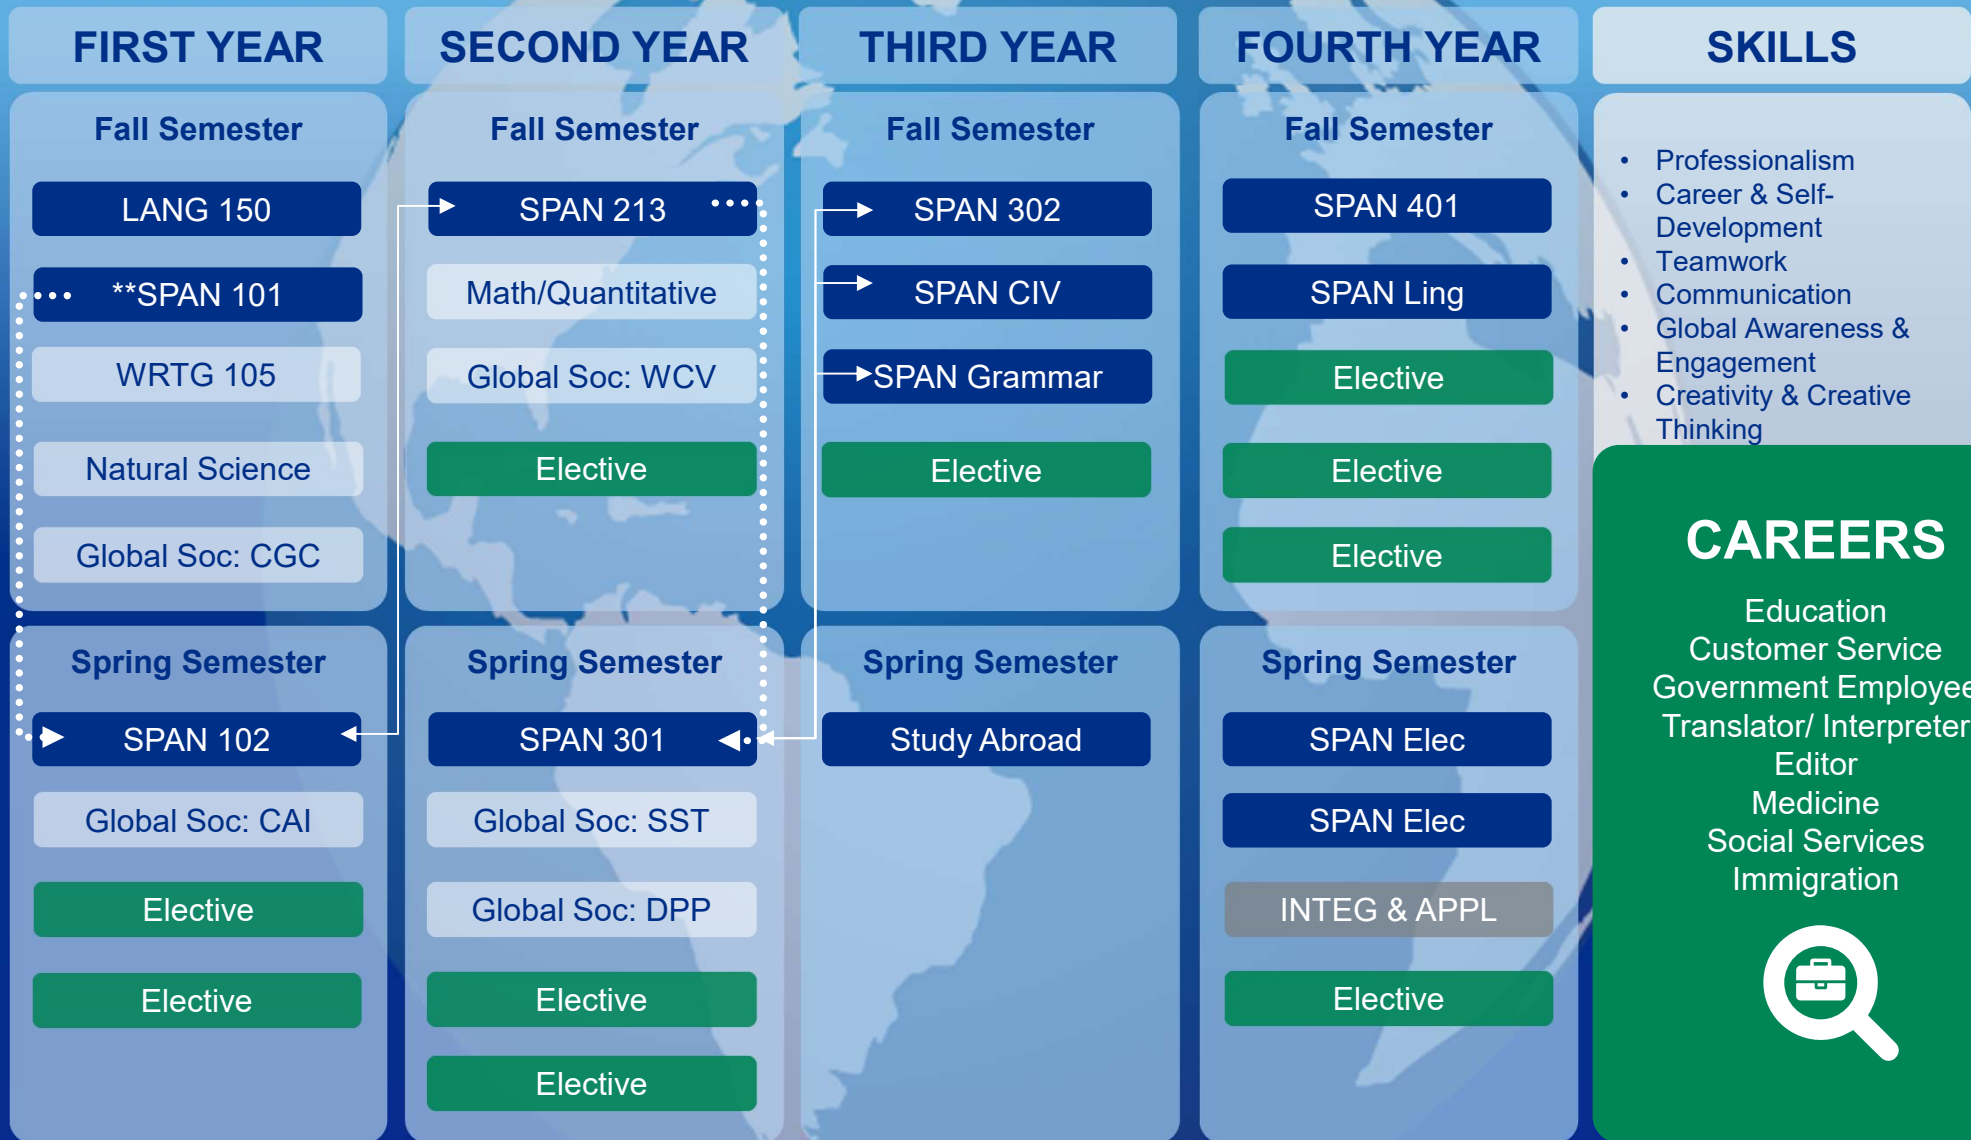

## Curriculum Map

KEY:  MAJOR COURSE     GENERAL EDUCATION REQUIREMENT  
 ELECTIVE COURSE     INTEGRATIVE & APPLIED LEARNING

# GENESEO