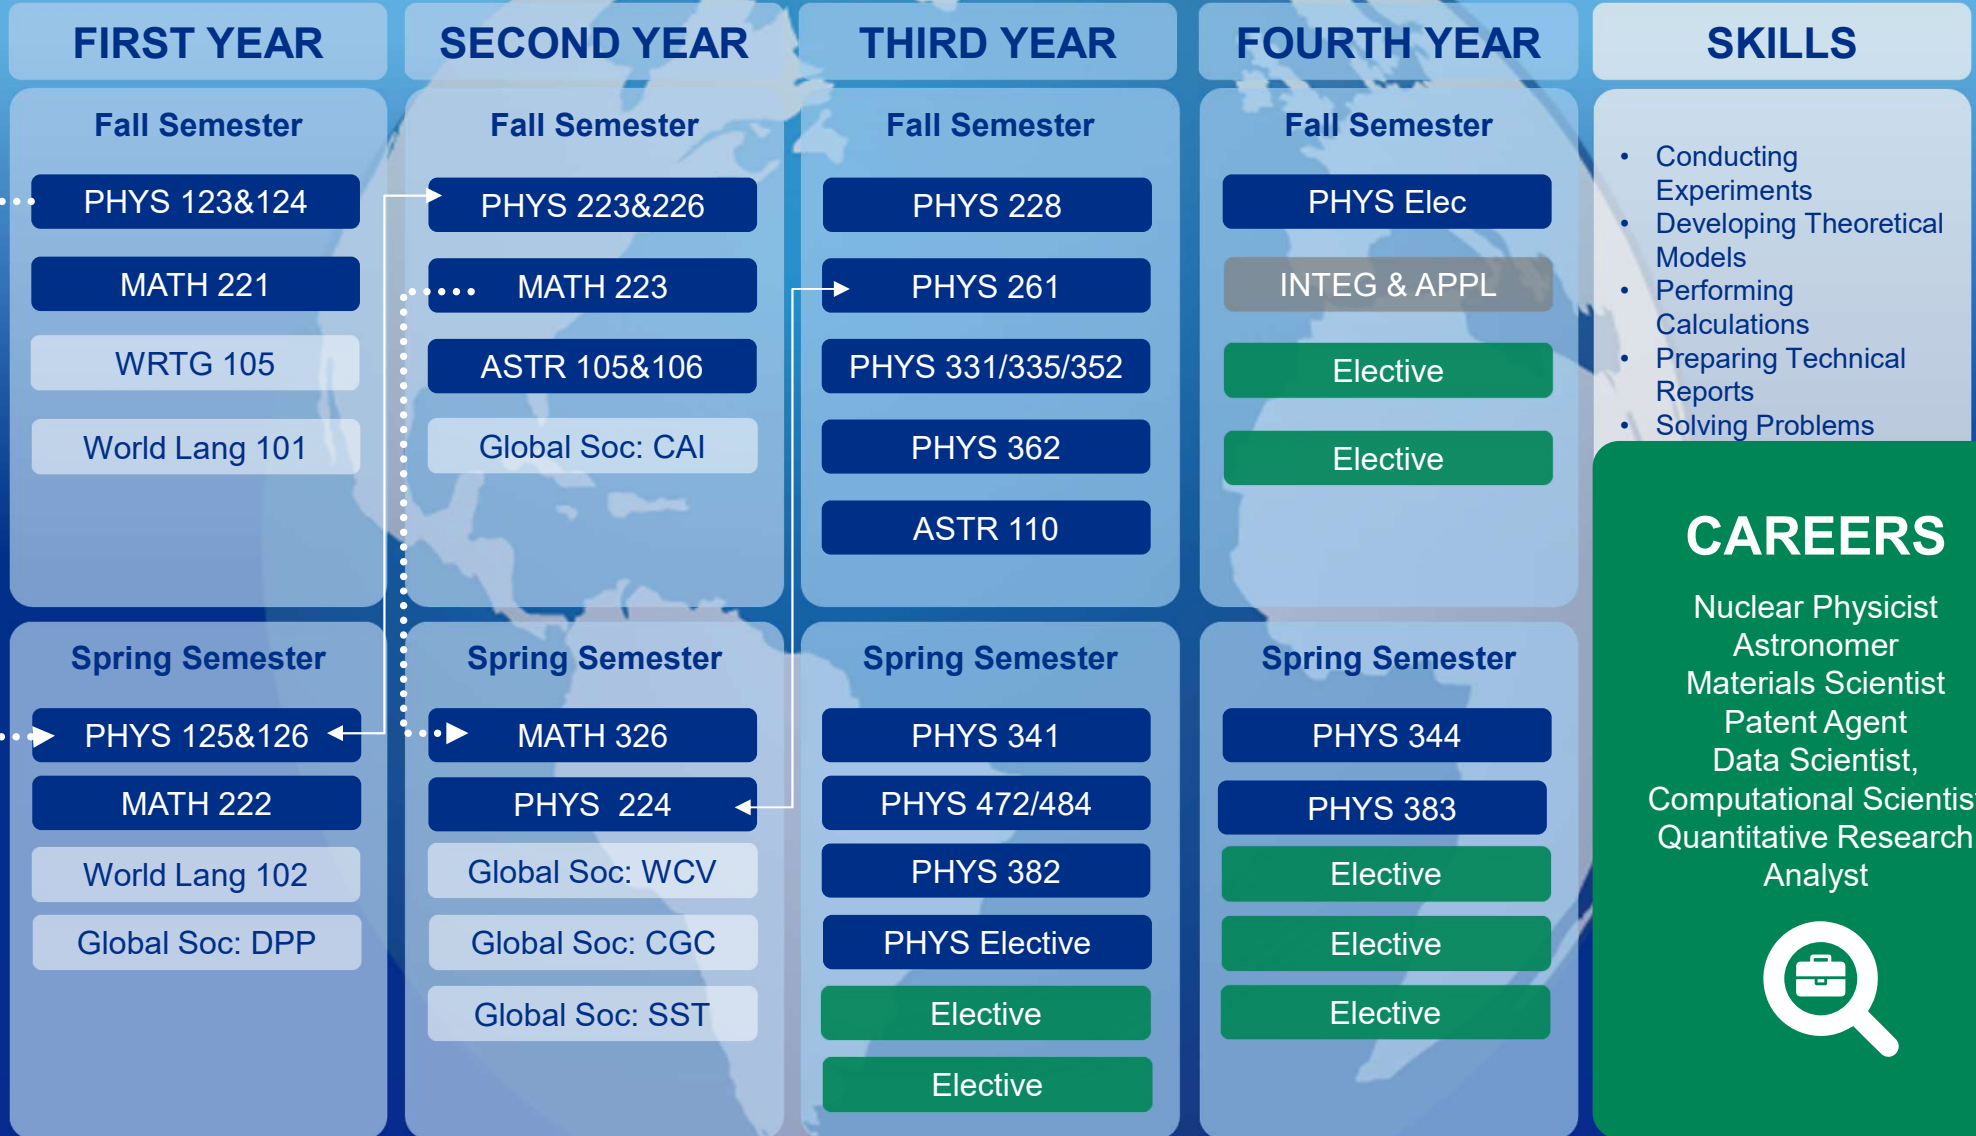

Astrophysics, BS

Curriculum Map

KEY: MAJOR COURSE GENERAL EDUCATION REQUIREMENT
 ELECTIVE COURSE INTEGRATIVE & APPLIED LEARNING

GENESEO